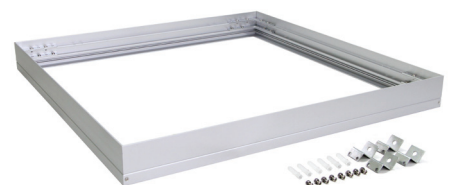

PANEL-303 Panel Light

Description

18W LED Panel light. Natural anodised aluminium frame, opal diffuser. These are ideal as ceiling light for T-Bar ceilings, or by using a plaster recessed frame, ideal as a kitchen light, laundry light, etc. Fully dimmable with Domus dimmer series.

Specification Features

| | |
|-----------------|--------------------------------------------------------------------------------------------------------------------------------------------------------|
| Input Voltage: | 240VAC |
| Power (W): | 18W |
| IP rating (IP): | 44 |
| Lumens (lm): | Warm White 3000K - 1050lm Neutral White 4000K - 1100lm White 6000K - 1150lm |
| LED type: | High efficiency SMD LED |
| CCT: | 3000K - 4000K - 6000K |
| CRI: | ≥80 |
| Dimmable: | Yes* |
| Mounting Type: | Recessed into standard grid ceiling or via optional plaster trim kit for plaster board ceilings or via optional wire suspended or surface mounted kit. |
| Lifespan (hrs): | 50,000hrs |
| Dimensions: | (L) 295mm x (W) 295mm x (H) 10mm |

* Dimmable when used in conjunction with the Domus dimmer series.
May work with others but not tested.

Diagrams / Additional

| | |
|---------------|-------------------------|
| Product Code: | PANEL-303-SLR-WW |
| Order Code: | 19305 |
| Colour: | Warm White LED 3000K |
| Product Code: | PANEL-303-SLR-WW |
| Order Code: | 19304 |
| Colour: | Neutral White LED 4000K |
| Product Code: | PANEL-303-SLR-W |
| Order Code: | 19303 |
| Colour: | White LED 6000K |

LED Panel Trim (Recessed Plaster Frame)

| | |
|---------------|-----------|
| Order Code: | 19324 |
| Product Code: | TRIM303-W |

LED Panel Trim (Recessed Plaster Frame)

| | |
|---------------|--------------------|
| Order Code: | 19328 |
| Product Code: | SM-KIT303-A |
| Colour: | Aluminium Anodised |
| Order Code: | 19332 |
| Product Code: | SM-KIT303-W |
| Colour: | Satin White |