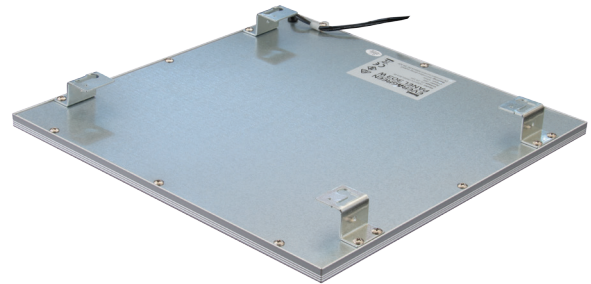

PANEL-303 Panel Light

Description

18W LED Panel light. Natural anodised aluminium frame, opal diffuser. These are ideal as ceiling light for T-Bar ceilings, or by using a plaster recessed frame, ideal as a kitchen light, laundry light, etc. Fully dimmable with Domus dimmer series.

Specification Features

| | |
|-----------------|--------------------------------------------------------------------------------------------------------------------------------------------------------|
| Input Voltage: | 240VAC |
| Power (W): | 18W |
| IP rating (IP): | 44 |
| Lumens (lm): | Warm White 3000K - 1050lm Neutral White 4000K - 1100lm White 6000K - 1150lm |
| LED type: | High efficiency SMD LED |
| CCT: | 3000K - 4000K - 6000K |
| CRI: | ≥80 |
| Dimmable: | Yes* |
| Mounting Type: | Recessed into standard grid ceiling or via optional plaster trim kit for plaster board ceilings or via optional wire suspended or surface mounted kit. |
| Lifespan (hrs): | 50,000hrs |
| Dimensions: | (L) 295mm x (W) 295mm x (H) 10mm |

* Dimmable when used in conjunction with the Domus dimmer series.
May work with others but not tested.

Diagrams / Additional

| | |
|---------------|-------------------------|
| Product Code: | PANEL-303-SLR-WW |
| Order Code: | 19305 |
| Colour: | Warm White LED 3000K |
| Product Code: | PANEL-303-SLR-WW |
| Order Code: | 19304 |
| Colour: | Neutral White LED 4000K |
| Product Code: | PANEL-303-SLR-W |
| Order Code: | 19303 |
| Colour: | White LED 6000K |

LED Panel Trim (Recessed Plaster Frame)

| | |
|---------------|-----------|
| Order Code: | 19324 |
| Product Code: | TRIM303-W |

LED Panel Trim (Recessed Plaster Frame)

| | |
|---------------|--------------------|
| Order Code: | 19328 |
| Product Code: | SM-KIT303-A |
| Colour: | Aluminium Anodised |
| Order Code: | 19332 |
| Product Code: | SM-KIT303-W |
| Colour: | Satin White |