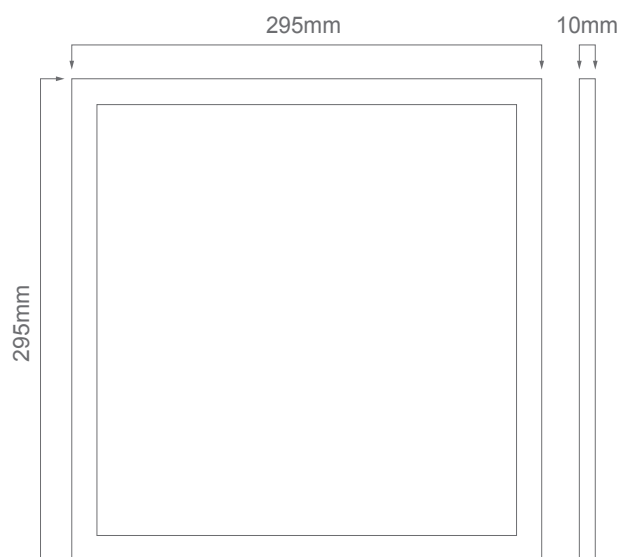

PANEL-303 Panel Light

Description

18W LED Panel light. Natural anodised aluminium frame, opal diffuser. These are ideal as ceiling light for T-Bar ceilings, or by using a plaster recessed frame, ideal as a kitchen light, laundry light, etc. Fully dimmable with Domus dimmer series.

Specification Features

| | |
|-----------------|--------------------------------------------------------------------------------------------------------------------------------------------------------|
| Input Voltage: | 240VAC |
| Power (W): | 18W |
| IP rating (IP): | 44 |
| Lumens (lm): | Warm White 3000K - 1050lm Neutral White 4000K - 1100lm White 6000K - 1150lm |
| LED type: | High efficiency SMD LED |
| CCT: | 3000K - 4000K - 6000K |
| CRI: | ≥80 |
| Dimmable: | Yes* |
| Mounting Type: | Recessed into standard grid ceiling or via optional plaster trim kit for plaster board ceilings or via optional wire suspended or surface mounted kit. |
| Lifespan (hrs): | 50,000hrs |
| Dimensions: | (L) 295mm x (W) 295mm x (H) 10mm |

* Dimmable when used in conjunction with the Domus dimmer series.
May work with others but not tested.

Diagrams / Additional

| | |
|---------------|-------------------------|
| Product Code: | PANEL-303-SLR-WW |
| Order Code: | 19305 |
| Colour: | Warm White LED 3000K |
| Product Code: | PANEL-303-SLR-WW |
| Order Code: | 19304 |
| Colour: | Neutral White LED 4000K |
| Product Code: | PANEL-303-SLR-W |
| Order Code: | 19303 |
| Colour: | White LED 6000K |

LED Panel Trim (Recessed Plaster Frame)

| | |
|---------------|-----------|
| Order Code: | 19324 |
| Product Code: | TRIM303-W |

LED Panel Trim (Recessed Plaster Frame)

| | |
|---------------|--------------------|
| Order Code: | 19328 |
| Product Code: | SM-KIT303-A |
| Colour: | Aluminium Anodised |
| Order Code: | 19332 |
| Product Code: | SM-KIT303-W |
| Colour: | Satin White |