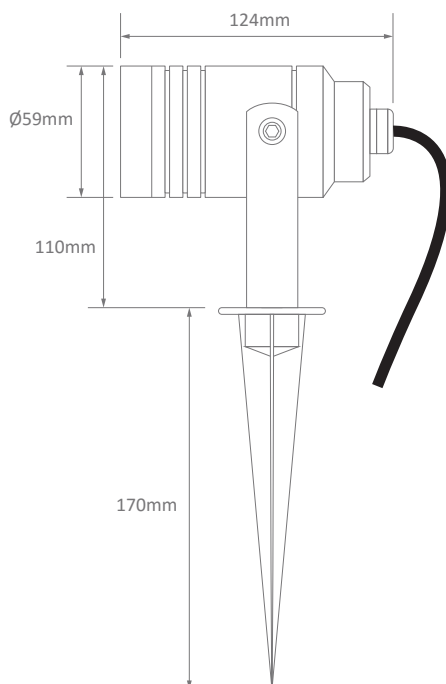

ELITE SPIKE Garden Light

Description

The ELITE-SPIKE completes the family range. The ELITE-SPIKE is a contemporary garden spike light designed for hi-lighting special features within your landscape environment. Made from a solid 6063 grade aluminium and clear anodised for a spectacular long lasting finish that's suitable for the harshest of environments including coastal areas. The ELITE-SPIKE comes complete with either a 6W COB replaceable LED lamp (complimentary) or as body only with no lamp. The ELITE-SPIKE is coupled with a 1.5mtr rubberised cable and plastic spike for easy installation.

Specification Features

Input Voltage:	12V DC (Lamp Dependant)
Power (W):	6W (if used with supplied lamp)
IP rating (IP):	65
Lumens (lm):	Warm White 3000K - 280lm White 5000K - 300lm
LED type:	Sharp COB
CCT:	3000K - 5000K
CRI:	≥80
Beam angle (°):	60°
Dimmable:	No
Lifespan (hrs):	50,000hrs

Diagrams / Additional

Order Code:	19501
Product Code:	ELITE-SPIKE-WW
Colour:	Warm White 3000K
Order Code:	19500
Product Code:	ELITE-SPIKE-W
Colour:	White 5000K
Order Code:	19499
Product Code:	ELITE-SPIKE
Colour:	Body Only (No Lamp)