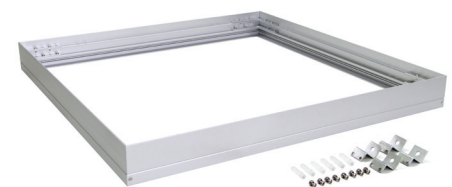

PANEL-606

Panel Light

Description

45W LED Panel light. Natural anodised aluminium frame, opal diffuser. These are ideal as ceiling light for T-Bar ceilings, or by using a plaster recessed frame, ideal for commercial applications such as office spaces. Fully dimmable with Domus dimmer series.

Specification Features

Input Voltage:	240VAC
Power (W):	45W
IP rating (IP):	44
Lumens (lm):	Warm White 3000K - 2950lm Neutral White 4000K - 3000lm White 6000K - 3050lm
LED type:	High efficiency SMD LED
CCT:	3000K - 4000K - 6000K
CRI:	≥80
Dimmable:	Yes*
Mounting Type:	Recessed into standard grid ceiling or via optional plaster trim kit for plaster board ceilings or via optional wire suspended or surface mounted kit.
Lifespan (hrs):	50,000hrs
Dimensions:	(L) 595mm x (W) 595mm x (H) 10mm

Order Code: 19313

Colour: Neutral White LED 4000K

Product Code: PANEL-606-SLR-W

Order Code: 19312

Colour: White LED 6000K

LED Panel Trim (Recessed Plaster Frame)

Order Code: 19327

Product Code: TRIM606-W

LED Panel Frame (Surface Mount Frame)

Order Code: 19331

Product Code: SM-KIT606-A

Colour: Aluminium Anodised

Product Code: SM-KIT606-W

Order Code: 19335

Colour: Satin White

Diagrams / Additional