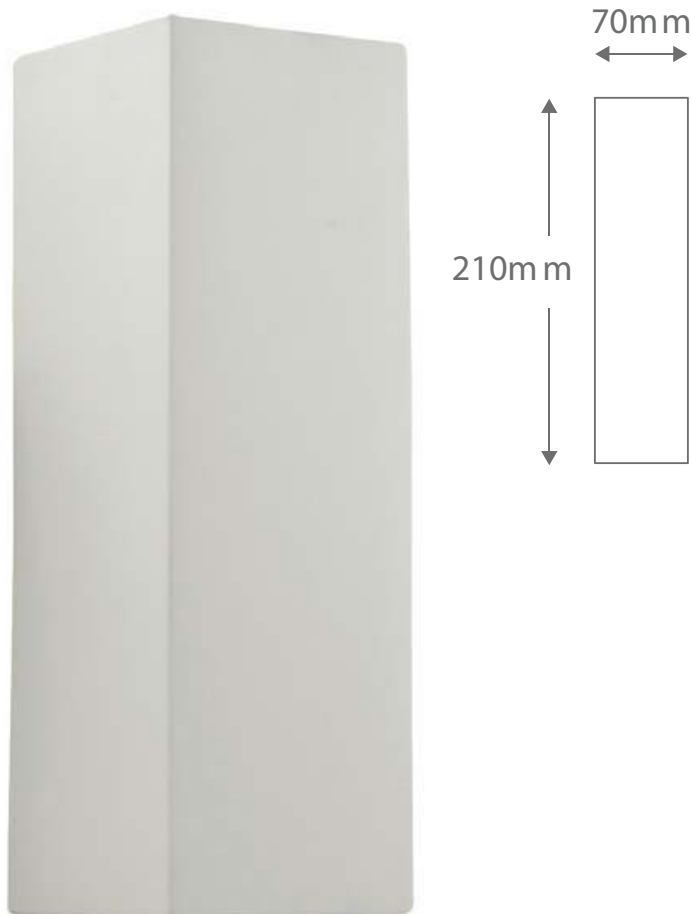

BF-8418

BF8418

Order Code: **11037** Raw 2 x 40W G9

Product Code: **BF-8418**

Description: Raw ceramic wall light. Light emits both ways.
Ceramic areas can be painted with any water based paint.

Dimensions: Width 70mm
Height 210mm
Projection 70mm