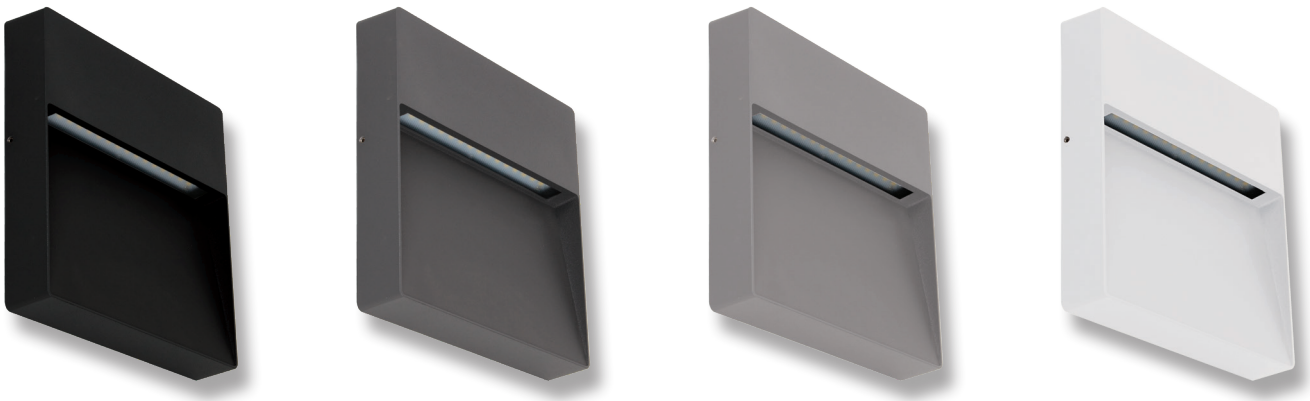

## ZEKE-9 SQUARE LED Steplight

### Description

The surface mounted ZEKE-9-Square features a slim-line, cast-aluminium body with dual cable glands for easy installation. The aluminium trim features a special chromate process before a polyester powder coated finish is applied, for extended wear in harsh external environments. With an IP65 rating, the ZEKE-9-Square features amazing downward illumination with minimal power consumption; A total of 9W of high intensity illumination. Particularly useful for outside entertaining areas, external pathways or any area in which recessed mounting is not an option.

### Specification Features

Input Voltage: 240V AC  
 Power (W): 9W  
 IP rating (IP): IP65  
 Lumens (lm): Warm White 3000K - 800lm  
 White 5000K - 900lm  
 LED type: SMD  
 CCT: 3000K - 5000K  
 CRI: ≥85  
 Beam angle (°): 120°  
 Dimmable: No  
 Lifespan (hrs): 50,000hrs

### Diagrams / Additional

Item No.	Variant	Colour
ZEKE-9-SQR-BLK	19516	3000K
	19517	5000K
ZEKE-9-SQR-DGR	19492	3000K
	19493	5000K
ZEKE-9-SQR-SLR	19490	3000K
	19491	5000K
ZEKE-9-SQR-WHT	19508	3000K
	19509	5000K