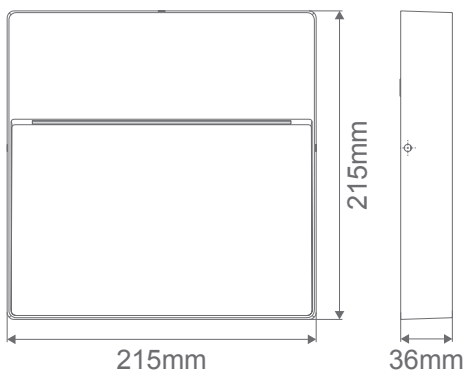

Diagrams / Additional

Item No.	Variant	Colour
ZEKE-9-SQR-BLK	19516	3000K
	19517	5000K
ZEKE-9-SQR-DGR	19492	3000K
	19493	5000K
ZEKE-9-SQR-SLR	19490	3000K
	19491	5000K
ZEKE-9-SQR-WHT	19508	3000K
	19509	5000K