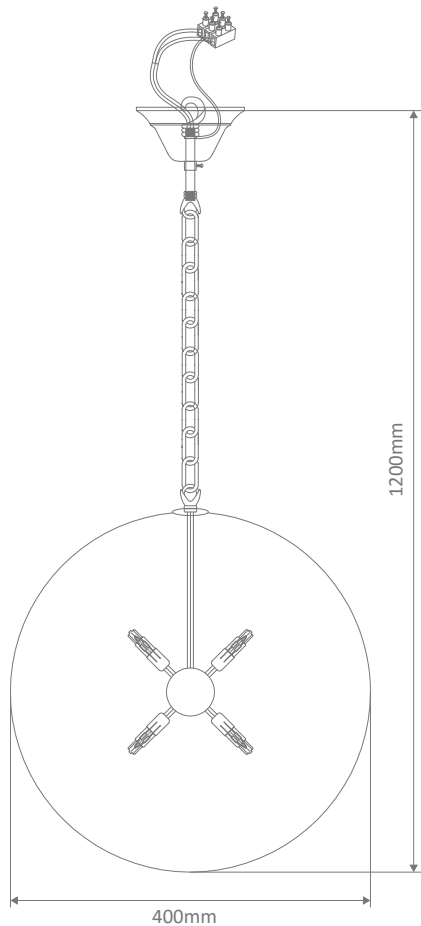

## VENUS-40 Crystal LED Pendant

### Description

VENUS-40 Crystal LED Pendant complete with polished chrome backplate and utilising K9 crystal.

### Specification Features

Input Voltage: 240V  
 Power (W): 5x3W  
 IP rating (IP): 20  
 Lamp Base: G9  
 CCT: 3000K -5000K  
 Dimmable: No  
*G9 3W LED lamps included (20487)*

#### Crystal Pendant

Item No.	Variant	Colour
VENUS-40	35040	5000K