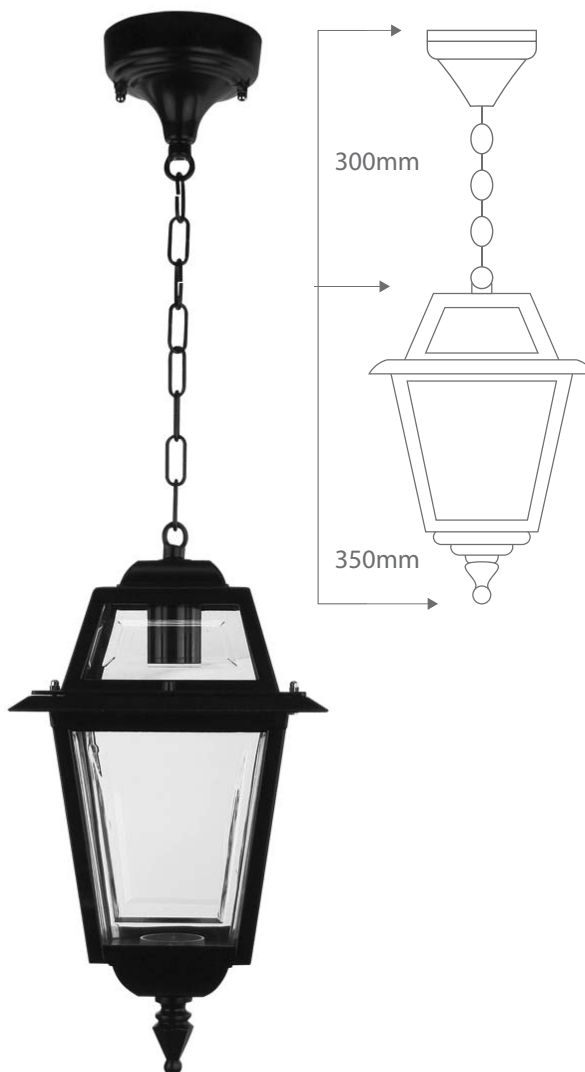

GT-270

Pendant

Order Code:	15188	Beige	1 x 20W B22 CFL
	15189	Black	1 x 20W B22 CFL
	15190	Burgundy	1 x 20W B22 CFL
	15191	Green	1 x 20W B22 CFL
	15192	Primrose	1 x 20W B22 CFL
	15193	White	1 x 20W B22 CFL

IP Rating: IP43

Dimensions: Width 210mm
Base to Head Height 300mm
Head Height 350mm

Requires: Lamp.

Product Code: **GT-270**

Description: Avignon head complete with chain and mounting bracket.

Made in Italy