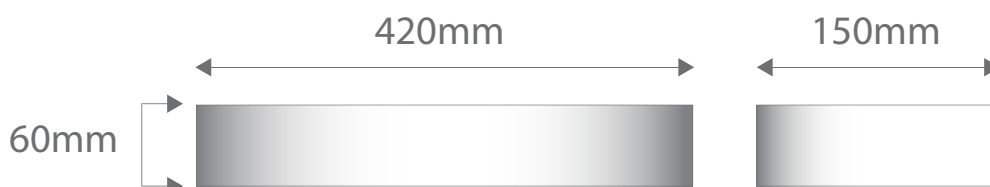

BF-8042

BF8042

Order Code: **11102** Raw 1 x 20W E27 CFL
11103 Raw 1 x 18WTCD

Dimensions: Width 420mm
 Height 60mm
 Projection 150mm

Product Code: **BF-8042**

Requires: Lamp.

Description: Raw ceramic wall light complete with frosted glass.
 Ceramic areas can be painted with any water based paint.