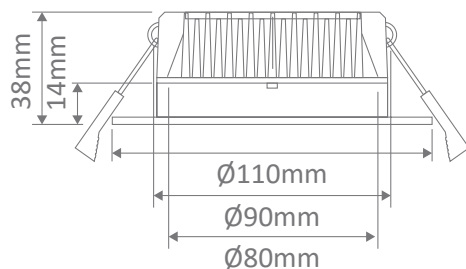

### Specification Features

- Input Voltage: 240V AC
- Power (W): 13W
- IP rating (IP): 44\*
- Lumens (lm): Warm White 3000K - 800lm  
Neutral White 4000K - 850lm  
White 5700K - 900lm
- LED type: SMD
- CCT: 3000K - 4000K - 5700K (Switchable)
- CRI: ≥83
- Beam angle (°): 90°
- Dimmable: Yes\*\*
- Lifespan (hrs): 50,000hrs
- Cutout (∅): ∅90mm
- IPart #: 01633D2-CSBMESH

### Diagrams / Additional

Cutout: ∅90mm

Item No.	Variant	Colour Temp
DECO-13-RND-WHT	20420	TRIO
DECO-13-RND-ALU	20422	TRIO
DECO-13-RND-BLK	20421	TRIO