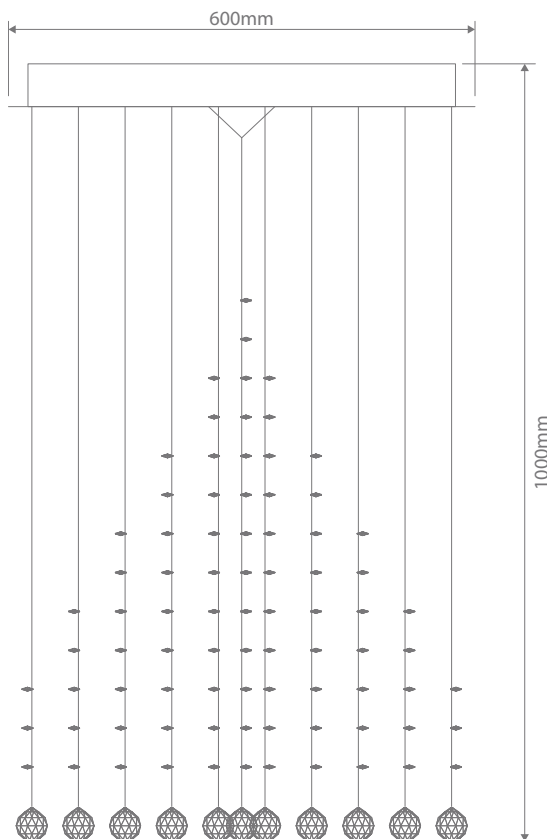

## EVEREST-60 Crystal LED Pendant

### Description

EVEREST-60 Crystal LED Pendant complete with polished chrome backplate and utilising K9 crystal.

### Specification Features

- Input Voltage: 240V
  - Power (W): 9x6W
  - IP rating (IP): 20
  - Lamp Base: GU10
  - CCT: 3000K -5000K
  - Dimmable: Yes
- GU10 6W LED lamps included (20482)*

#### Crystal Pendant

Item No.	Variant	Colour
EVEREST-60	35006	5000K