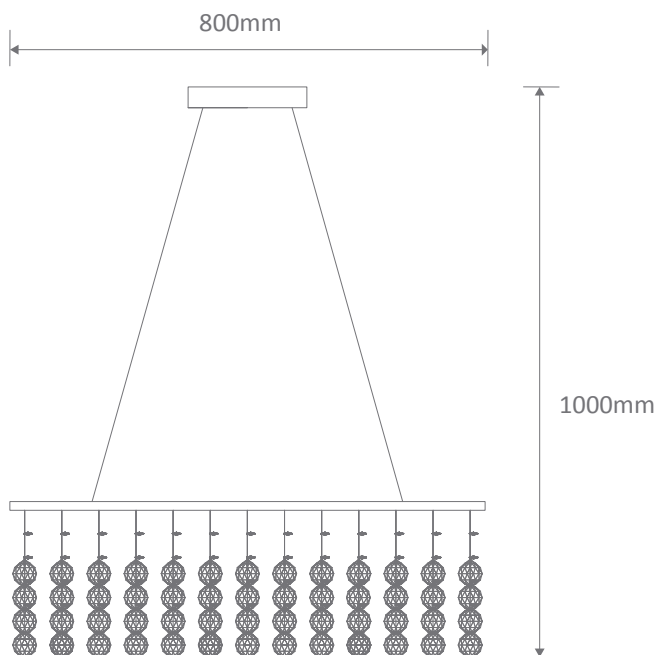

STARLIGHT PDT-80 Crystal LED Pendant

Description

STARLIGHT PDT-80 Crystal LED Pendant complete with polished chrome backplate and utilising K9 crystal.

Specification Features

Input Voltage: 240V
 Power (W): 8x3W
 IP rating (IP): 20
 Lamp Base: G9
 CCT: 3000K - 5000K
 Dimmable: Yes

G9 3W LED lamps included (20487)

Diagrams / Additional

Item No.	Variant	Colour
STARLIGHT-PDT-80	35035	5000K

Additional Globes		
Item No.	Variant	Colour
G9 3W LED LAMP	20486	3000K
G9 3W LED LAMP	20487	5000K