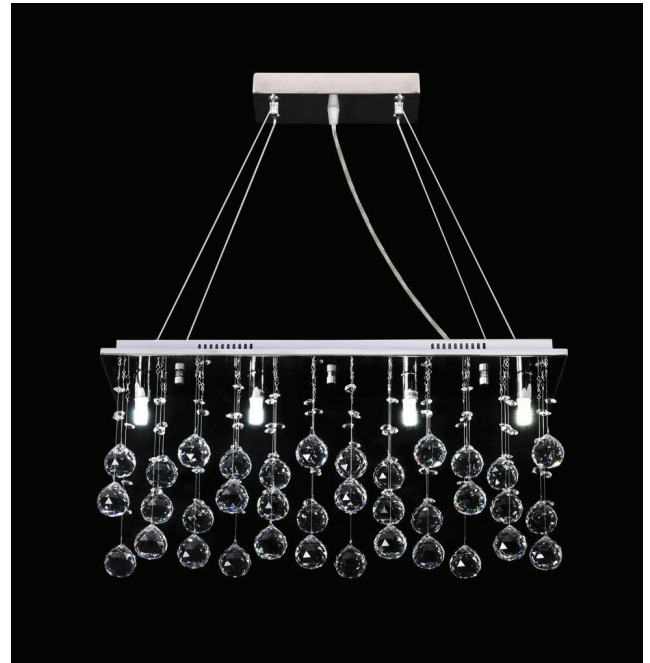

STARLIGHT PDT-80 Crystal LED Pendant

Description

STARLIGHT PDT-80 Crystal LED Pendant complete with polished chrome backplate and utilising K9 crystal.

Specification Features

Input Voltage: 240V
 Power (W): 8x3W
 IP rating (IP): 20
 Lamp Base: G9
 CCT: 3000K - 5000K
 Dimmable: Yes

G9 3W LED lamps included (20487)

Diagrams / Additional

Item No.	Variant	Colour
STARLIGHT-PDT-80	35035	5000K

Additional Globes		
Item No.	Variant	Colour
G9 3W LED LAMP	20486	3000K
G9 3W LED LAMP	20487	5000K