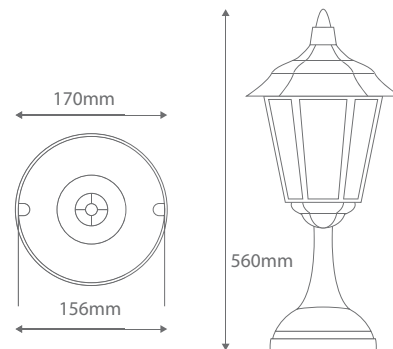

GT-423

Pillar Mount

Order Code:	15428	Beige	1 x 20W B22 CFL
	15429	Black	1 x 20W B22 CFL
	15430	Burgundy	1 x 20W B22 CFL
	15431	Green	1 x 20W B22 CFL
	15432	Primrose	1 x 20W B22 CFL
	15433	White	1 x 20W B22 CFL

IP Rating: IP43

Dimensions: Width 170mm
Height 560mm

Requires: Lamp.

Product Code: **GT-423**

Description: Turin head complete with pillar mount.

Made in Italy

Assembled in Australia

Domus Lighting