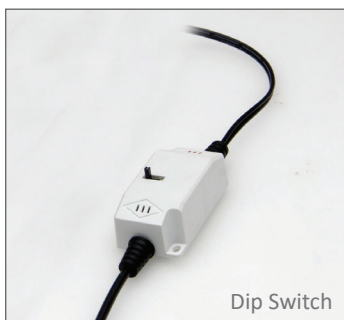

PANEL-312 WHT TRIO LED Panel

Description

35W LED Panel light. White frame, opal diffuser. These are ideal as ceiling light for T-BAR ceilings, or by using a plaster recessed frame, ideal for commercial applications, office spaces. Now with TRIO, the added option of changing the colour temperature output of the panel with a dip switch function attached to the cable of the fitting.

Specification Features

Input Voltage:	240V
Power (W):	35W
IP rating (IP):	44
Lumens (lm):	Warm White 3000K - 3200lm Neutral White 4000K- 3300lm White 5700K - 3400lm
LED type:	High efficiency SMD LED
CCT:	3000K - 4000K - 5700K (Switchable)
CRI:	≥80
Dimmable:	No
Lifespan (hrs):	40,000hrs
Mounting type:	Recessed into standard grid ceiling or via optional plaster trim kit for plaster board ceilings or via optional wire suspended or surface mounted kit.

**DISCLAIMER: Please note our Three Year Warranty does not cover discolouration of the diffuser. Please see Instruction Manual for further details.*

Order Code: 17609
Product Code: PANEL-312-WHT-TRIO
Colour: White frame - 3000K-4000K-5700K (Switchable)

Product Code: SM-KIT312-W
Order Code: 19334
Colour: Satin White

PANEL-312 Panel Light

Description

45W LED Panel light. Natural anodised aluminium frame, opal diffuser. These are ideal as ceiling light for T-Bar ceilings, or by using a plaster recessed frame, ideal for commercial applications such as office spaces. Fully dimmable with Domus dimmer series.