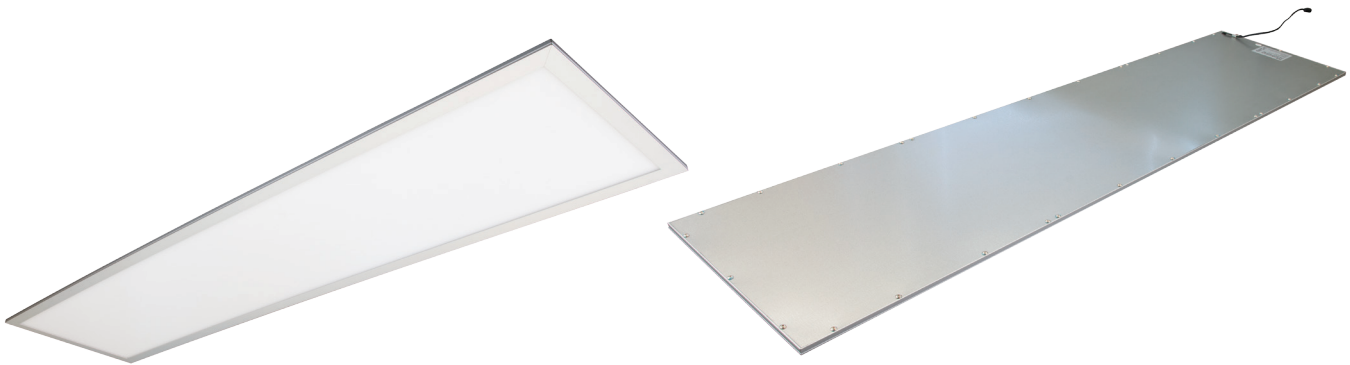

PANEL-312 WHT TRIO LED Panel

Description

35W LED Panel light. White frame, opal diffuser. These are ideal as ceiling light for T-BAR ceilings, or by using a plaster recessed frame, ideal for commercial applications, office spaces. Now with TRIO, the added option of changing the colour temperature output of the panel with a dip switch function attached to the cable of the fitting.

Specification Features

Input Voltage:	240V
Power (W):	35W
IP rating (IP):	44
Lumens (lm):	Warm White 3000K - 3200lm Neutral White 4000K- 3300lm White 5700K - 3400lm
LED type:	High efficiency SMD LED
CCT:	3000K - 4000K - 5700K (Switchable)
CRI:	≥80
Dimmable:	No
Lifespan (hrs):	40,000hrs
Mounting type:	Recessed into standard grid ceiling or via optional plaster trim kit for plaster board ceilings or via optional wire suspended or surface mounted kit.

Diagrams / Additional

LED Panel Trim (Recessed Plaster Frame)
Product Code: TRIM312-W
Order Code: 19326

LED Panel Frame (Surface Mount Frame)
Product Code: SM-KIT312-A
Order Code: 19330
Colour: Aluminium Anodised

Product Code: SM-KIT312-W
Order Code: 19334
Colour: Satin White

PANEL-312 Panel Light

Description

45W LED Panel light. Natural anodised aluminium frame, opal diffuser. These are ideal as ceiling light for T-Bar ceilings, or by using a plaster recessed frame, ideal for commercial applications such as office spaces. Fully dimmable with Domus dimmer series.