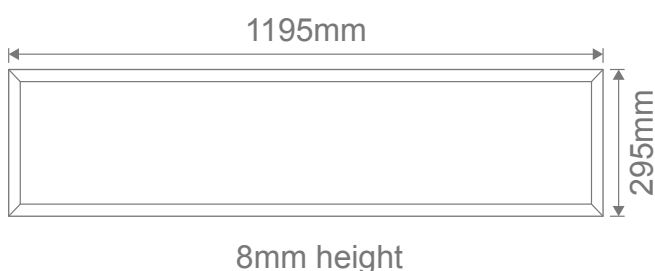

Diagrams / Additional

LED Panel Trim (Recessed Plaster Frame)
Product Code: TRIM312-W
Order Code: 19326