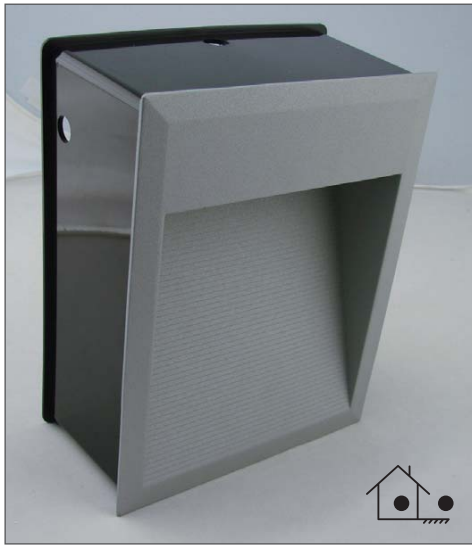

LED516-B

Order Code: **20743**

Product Code: **LED516-B**

Colour: **Blue**  465nm

Description: A smart and contemporary recessed wall light designed for subtle low level floor/path lighting.

Data: Recessed rectangle wall light, cast aluminium front fascia and body, textured silver powder coated, clear diffuser, 27 x 0.08W 5mm LED, 2.2W total output, 65lm output, IP65 rated, mounting clips for plaster board applications or a polycarbonate housing for concrete/brick work, 240V AC input.

Fitting Size: Front face: (L) 180mm x (H) 230mm
 Recessed body: (L) 160mm x (H) 215mm x (D) 76mm

Cutout Size: Plaster board: (L) 160mm x (H) 215mm
 Concrete using housing: (L) 180mm x (H) 225mm

Additional: The above wall light is non dimmable.