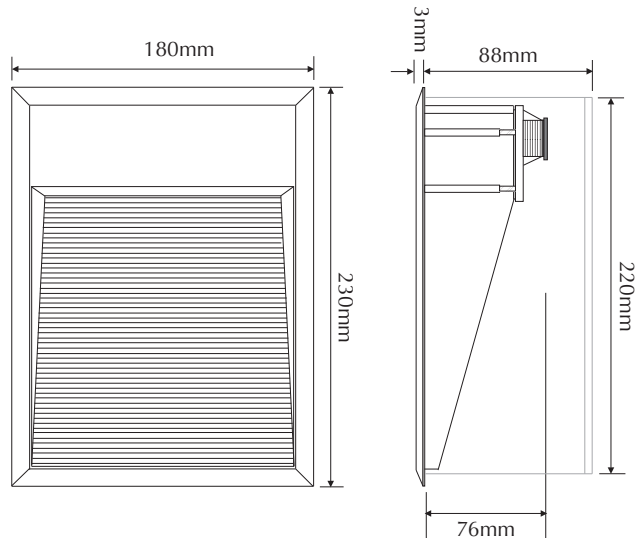

LED516-B

Order Code: **20743**

Product Code: **LED516-B**

Colour: **Blue**  465nm

Description: A smart and contemporary recessed wall light designed for subtle low level floor/path lighting.

Data: Recessed rectangle wall light, cast aluminium front fascia and body, textured silver powder coated, clear diffuser, 27 x 0.08W 5mm LED, 2.2W total output, 65lm output, IP65 rated, mounting clips for plaster board applications or a polycarbonate housing for concrete/brick work, 240V AC input.

Fitting Size: Front face: (L) 180mm x (H) 230mm
 Recessed body: (L) 160mm x (H) 215mm x (D) 76mm

Cutout Size: Plaster board: (L) 160mm x (H) 215mm
 Concrete using housing: (L) 180mm x (H) 225mm

Additional: The above wall light is non dimmable.