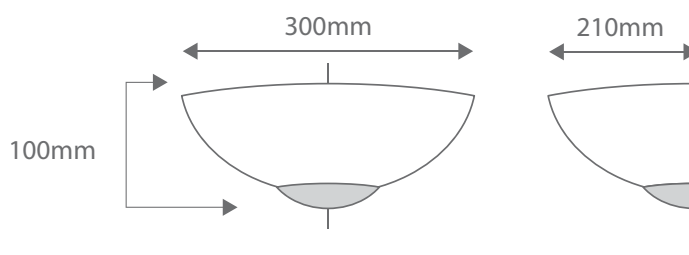

## BF7949

Order Code: **11101** Raw 1 x 20W E27 CFL

Product Code: **BF-7949**

Description: Raw ceramic wall light complete with frosted glass.  
Ceramic areas can be painted with any water based paint.  
Suitable for 90° corners only.

Dimensions: Width 300mm  
Height 100mm  
Projection 210mm

Requires: Lamp.

**Domus Lighting**

29-31 Richland Street Kingsgrove NSW 2208

Phone: (02) 9554 9600 | Fax: (02) 9554 9433 | Email: sales@domuslighting.com