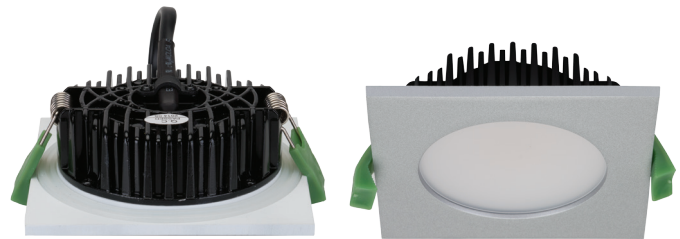

SPLASH SQUARE Fixed LED Downlight

Description

Domus Lighting is pleased to announce the arrival of its NEW SPLASH range of LED downlights. The SPLASH has been designed as a contemporary IP rated downlight suitable for areas such as bathrooms, toilets and exterior applications. Utilising world leading EPISTAR LED technology and a mains dimmable LED driver gives this downlight unsurpassed performance not seen by others. Ultra slim housing also makes this down light suitable for installations where ceiling space is minimal.

Specification Features

Input Voltage: 240V AC
 Power (W): 13
 IP rating (IP): 54*
 Lumens (lm): Warm White 3000K - 849lm
 White 5000K - 889lm
 LED type: EPISTAR SMD
 CCT: 3000K - 5000K
 CRI: ≥80
 Beam angle (°): 90°
 Dimmable: Yes**
 Lifespan (hrs): 50,000hrs
 Cutout (∅): ∅90mm

* IP54 rating is from the underside of the down light once installed into the ceiling.
 ** Tested on the Domus dimmer series. May work on other but not tested.

Order Code: 20564
 Product Code: SPLASH-SQR-W-WW
 Colour: White - Warm White 3000K

Order Code: 20565
 Product Code: SPLASH-SQR-W-W
 Colour: White - White 5000K

Order Code: 20566
 Product Code: SPLASH-SQR-S-WW
 Colour: Silver - Warm White 3000K

Order Code: 20567
 Product Code: SPLASH-SQR-S-W
 Colour: Silver - White 5000K