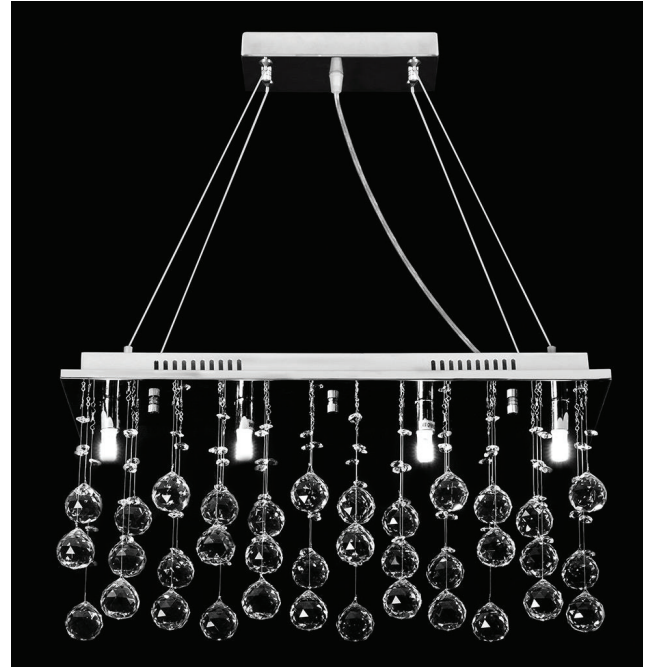

STARLIGHT PDT-60 Crystal LED Pendant

Description

STARLIGHT PDT-60 Crystal LED Pendant complete with polished chrome backplate and utilising K9 crystal.

Specification Features

Input Voltage: 240V
 Power (W): 4x3W
 IP rating (IP): 20
 Lamp Base: G9
 CCT: 3000K - 5000K
 Dimmable: Yes

G9 3W LED lamps included (20487)

Item No.	Variant	Colour
STARLIGHT-PDT-60	35034	5000K

Additional Globes

Item No.	Variant	Colour
G9 3W LED LAMP	20486	3000K
G9 3W LED LAMP	20487	5000K

Diagrams / Additional