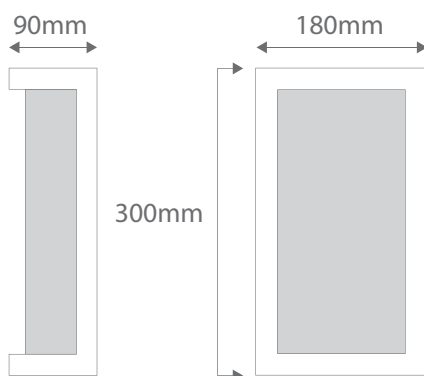

BF-8202

BF8202

Order Code: **11110** Raw 1 x 20W E27 CFL
11111 Raw 1 x 26WTCD

Dimensions: Width 180mm
Height 300mm
Projection 90mm

Product Code: **BF-8202**

Requires: Lamp.

Description: Raw ceramic wall light complete with frosted glass.
Ceramic areas can be painted with any water based paint.