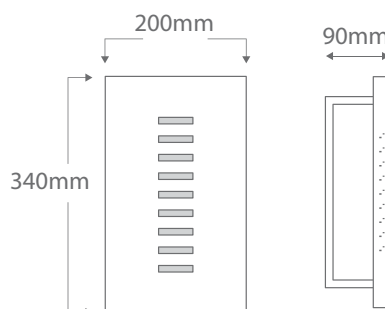

## BF8293

Order Code: **11059** Raw 1 x 20W E27 CFL  
**11060** Raw 1 x 26W TCD

Product Code: **BF-8393**

Description: Raw ceramic wall light.  
 Ceramic areas can be painted with any water based paint.

Dimensions: Width 200mm  
 Height 340mm  
 Projection 90mm