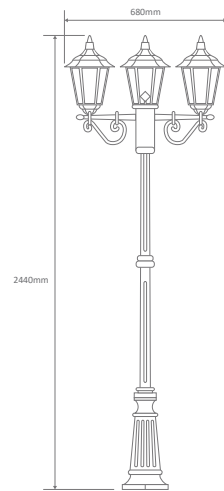

GT-142 Triple Head on Post 2.47m

Diagrams / Additional

Order Code:	Colour	Globe
15027		3xB22
15031		3xB22
15026		3xB22
15029		3xB22
15028		3xB22