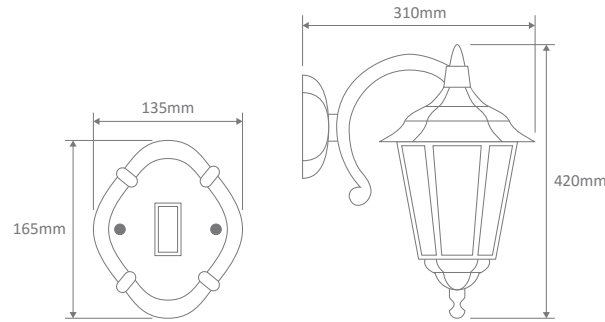

- Wall Bracket
- Pillar Mount
- Post Top
- Pendant
- Single Head on Post (1.32m, 1.96m, 2.37m)
- Twin Head on Post (1.49m, 2.11m, 2.47m, 2.4m "Curved Arm")
- Triple Head on Post (2.47m, 2.4m "Curved Arm")

Specification Features

Input Voltage: 240V
 IP rating (IP): 43
 Requires: Lamp

GT-131 Wall Bracket

Straight Arm Facing Up

Diagrams / Additional

Order Code:	Colour	Globe
14973		1xB22
14977		1xB22
14972		1xB22
14975		1xB22
14974		1xB22

GT-132 Wall Bracket

Straight Arm Facing Down

Diagrams / Additional

Order Code:	Colour	Globe
14979		1xB22
14983		1xB22
14978		1xB22
14981		1xB22
14980		1xB22

GT-1073 Wall Bracket

Curved Arm Facing Up

Diagrams / Additional

Order Code:	Colour	Globe
15039		1xB22
15043		1xB22
15038		1xB22
15041		1xB22
15040		1xB22

Chester

Multiple Application Exterior Light

GT-1074 Wall Bracket

Curved Arm Facing Down

Diagrams / Additional

Order Code:	Colour	Globe
15045		1xB22
15049		1xB22
15044		1xB22
15047		1xB22
15046		1xB22