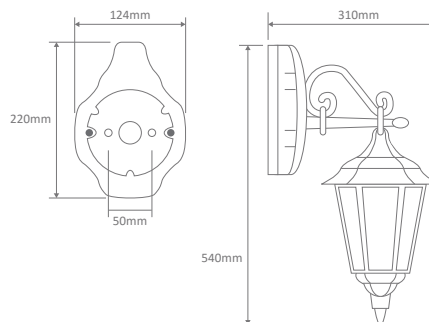

- Wall Bracket
- Pillar Mount
- Post Top
- Pendant
- Single Head on Post (1.32m, 1.96m, 2.37m)
- Twin Head on Post (1.49m, 2.11m, 2.47m, 2.4m "Curved Arm")
- Triple Head on Post (2.47m, 2.4m "Curved Arm")

Specification Features

Input Voltage: 240V
 IP rating (IP): 43
 Requires: Lamp

GT-131 Wall Bracket

Straight Arm Facing Up

Diagrams / Additional

Order Code:	Colour	Globe
14973		1xB22
14977		1xB22
14972		1xB22
14975		1xB22
14974		1xB22

GT-132 Wall Bracket

Straight Arm Facing Down

Diagrams / Additional

Order Code:	Colour	Globe
14979		1xB22
14983		1xB22
14978		1xB22
14981		1xB22
14980		1xB22

GT-1073 Wall Bracket

Curved Arm Facing Up

Diagrams / Additional

Diagrams / Additional

Order Code:	Colour	Globe
15009		2xB22
15013		2xB22
15008		2xB22
15011		2xB22
15010		2xB22

GT-138 Single Head on Post 2.37m

Diagrams / Additional

Order Code:	Colour	Globe
15015		1xB22
15019		1xB22
15014		1xB22
15017		1xB22
15016		1xB22