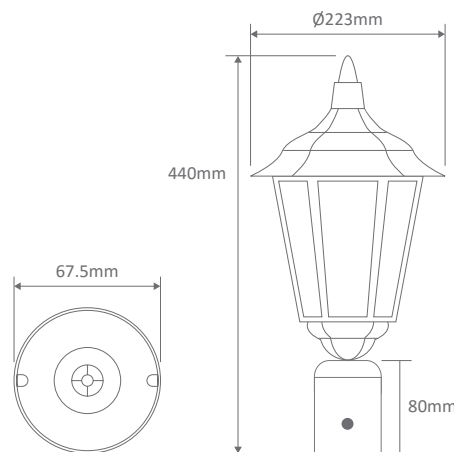

- Wall Bracket
- Pillar Mount
- Post Top
- Pendant
- Single Head on Post (1.32m, 1.96m, 2.37m)
- Twin Head on Post (1.49m, 2.11m, 2.47m, 2.4m "Curved Arm")
- Triple Head on Post (2.47m, 2.4m "Curved Arm")

Order Code:	Colour	Globe
15039		1xB22
15043		1xB22
15038		1xB22
15041		1xB22
15040		1xB22

Chester

Multiple Application Exterior Light

GT-1074 Wall Bracket

Curved Arm Facing Down

Diagrams / Additional

Order Code:	Colour	Globe
15045		1xB22
15049		1xB22
15044		1xB22
15047		1xB22
15046		1xB22

GT-133 Pillar Mount

Diagrams / Additional

Order Code:	Colour	Globe
14985		1xB22
14989		1xB22
14984		1xB22
14987		1xB22
14986		1xB22

GT-149 Post Top

Diagrams / Additional

Order Code:	Colour	Globe
15033		1xB22
15037		1xB22
15032		1xB22
15035		1xB22
15034		1xB22

Chester

Multiple Application Exterior Light

GT-130 Pendant

Diagrams / Additional

Order Code:	Colour	Globe
14967		1xB22
14971		1xB22
14966		1xB22
14969		1xB22
14968		1xB22

GT-134 Single Head on Post 1.32m

Diagrams / Additional