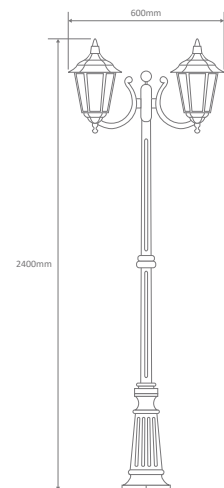

GT-1077 Twin Curved Arm Head on Post 2.4m

Diagrams / Additional

Order Code:	Colour	Globe
15051		2xB22
15055		2xB22
15050		2xB22
15053		2xB22
15052		2xB22