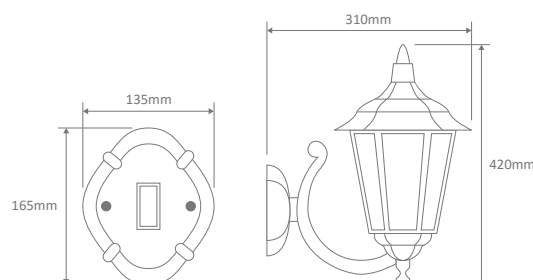

- Wall Bracket
- Pillar Mount
- Post Top
- Pendant
- Single Head on Post (1.32m, 1.96m, 2.37m)
- Twin Head on Post (1.49m, 2.11m, 2.47m, 2.4m "Curved Arm")
- Triple Head on Post (2.47m, 2.4m "Curved Arm")

Specification Features

Input Voltage: 240V
 IP rating (IP): 43
 Requires: Lamp

GT-131 Wall Bracket

Straight Arm Facing Up

Diagrams / Additional

Order Code:	Colour	Globe
14973		1xB22
14977		1xB22
14972		1xB22
14975		1xB22
14974		1xB22

GT-132 Wall Bracket

Straight Arm Facing Down

Diagrams / Additional

Order Code:	Colour	Globe
14979		1xB22
14983		1xB22
14978		1xB22
14981		1xB22
14980		1xB22

GT-1073 Wall Bracket

Curved Arm Facing Up

Diagrams / Additional

Order Code:	Colour	Globe
15039		1xB22
15043		1xB22
15038		1xB22
15041		1xB22
15040		1xB22

Chester

Multiple Application Exterior Light

GT-1074 Wall Bracket

Curved Arm Facing Down

Diagrams / Additional

Order Code:	Colour	Globe
15045		1xB22
15049		1xB22
15044		1xB22
15047		1xB22
15046		1xB22