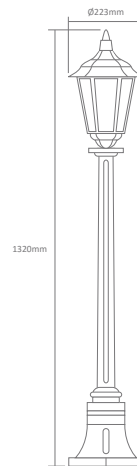

- Wall Bracket
- Pillar Mount
- Post Top
- Pendant
- Single Head on Post (1.32m, 1.96m, 2.37m)
- Twin Head on Post (1.49m, 2.11m, 2.47m, 2.4m "Curved Arm")
- Triple Head on Post (2.47m, 2.4m "Curved Arm")

Chester

Multiple Application Exterior Light

GT-130 Pendant

Diagrams / Additional

Order Code:	Colour	Globe
14967		1xB22
14971		1xB22
14966		1xB22
14969		1xB22
14968		1xB22

GT-134 Single Head on Post 1.32m

Diagrams / Additional

Order Code:	Colour	Globe
14991		2xB22
14995		2xB22
14990		2xB22
14993		2xB22
14992		2xB22

GT-135 Twin Head on Post 1.49m

Diagrams / Additional

Order Code:	Colour	Globe
14997		2xB22
15001		2xB22
14996		2xB22
14999		2xB22
14998		2xB22

Diagrams / Additional

Order Code:	Colour	Globe
15009		2xB22
15013		2xB22
15008		2xB22
15011		2xB22
15010		2xB22

GT-138 Single Head on Post 2.37m

Diagrams / Additional

Order Code:	Colour	Globe
15015		1xB22
15019		1xB22
15014		1xB22
15017		1xB22
15016		1xB22