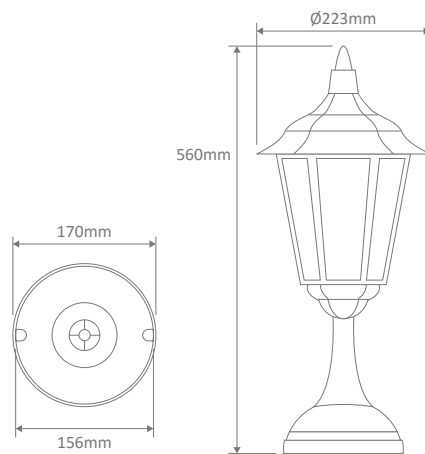

GT-133 Pillar Mount

Diagrams / Additional

Order Code:	Colour	Globe
14985		1xB22
14989		1xB22
14984		1xB22
14987		1xB22
14986		1xB22