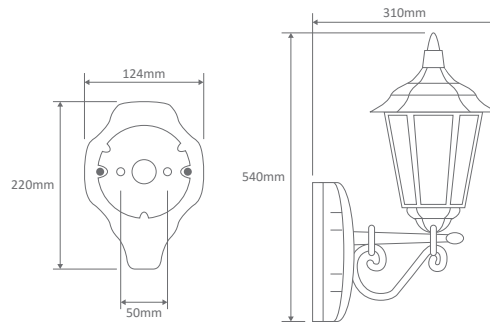

- Wall Bracket
- Pillar Mount
- Post Top
- Pendant
- Single Head on Post (1.32m, 1.96m, 2.37m)
- Twin Head on Post (1.49m, 2.11m, 2.47m, 2.4m "Curved Arm")
- Triple Head on Post (2.47m, 2.4m "Curved Arm")

Specification Features

Input Voltage: 240V
 IP rating (IP): 43
 Requires: Lamp

GT-131 Wall Bracket

Straight Arm Facing Up

Diagrams / Additional

Order Code:	Colour	Globe
14973		1xB22
14977		1xB22
14972		1xB22
14975		1xB22
14974		1xB22

Diagrams / Additional

Order Code:	Colour	Globe
15009		2xB22
15013		2xB22
15008		2xB22
15011		2xB22
15010		2xB22

GT-138 Single Head on Post 2.37m

Diagrams / Additional

Order Code:	Colour	Globe
15015		1xB22
15019		1xB22
15014		1xB22
15017		1xB22
15016		1xB22

Chester

Multiple Application Exterior Light

GT-1078 Triple Curved Arm Head on Post 2.4m

Diagrams / Additional

Order Code:	Colour	Globe
15057		2xB22
15061		2xB22
15056		2xB22
15059		2xB22
15058		2xB22