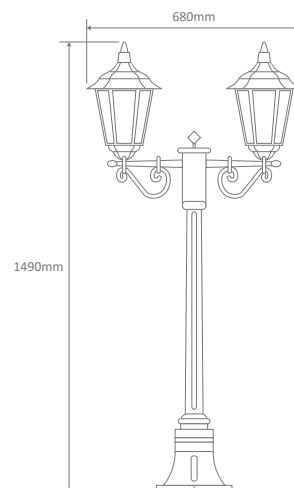

- Wall Bracket
- Pillar Mount
- Post Top
- Pendant
- Single Head on Post (1.32m, 1.96m, 2.37m)
- Twin Head on Post (1.49m, 2.11m, 2.47m, 2.4m "Curved Arm")
- Triple Head on Post (2.47m, 2.4m "Curved Arm")

Chester

Multiple Application Exterior Light

GT-130 Pendant

Diagrams / Additional

Order Code:	Colour	Globe
14967		1xB22
14971		1xB22
14966		1xB22
14969		1xB22
14968		1xB22

GT-134 Single Head on Post 1.32m

Diagrams / Additional

Order Code:	Colour	Globe
14991		2xB22
14995		2xB22
14990		2xB22
14993		2xB22
14992		2xB22

GT-135 Twin Head on Post 1.49m

Diagrams / Additional

Order Code:	Colour	Globe
14997		2xB22
15001		2xB22
14996		2xB22
14999		2xB22
14998		2xB22

Diagrams / Additional

Order Code:	Colour	Globe
15009		2xB22
15013		2xB22
15008		2xB22
15011		2xB22
15010		2xB22

GT-138 Single Head on Post 2.37m

Diagrams / Additional

Order Code:	Colour	Globe
15015		1xB22
15019		1xB22
15014		1xB22
15017		1xB22
15016		1xB22