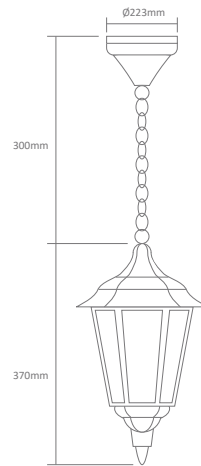

Chester

Multiple Application Exterior Light

GT-130 Pendant

Diagrams / Additional

Order Code:	Colour	Globe
14967		1xB22
14971		1xB22
14966		1xB22
14969		1xB22
14968		1xB22