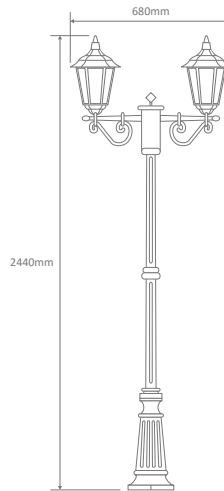

Chester

Multiple Application Exterior Light

GT-140 Twin Head on Post 2.47m

Diagrams / Additional

Order Code:	Colour	Globe
15021		2xB22
15025		2xB22
15020		2xB22
15023		2xB22
15022		2xB22