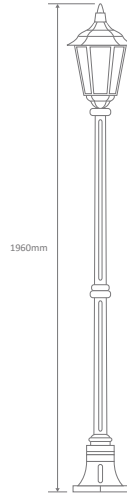

Chester

Multiple Application Exterior Light

GT-136 Single Head on Post 1.96m

Diagrams / Additional

Order Code:	Colour	Globe
15003		1xB22
15007		1xB22
15002		1xB22
15005		1xB22
15004		1xB22