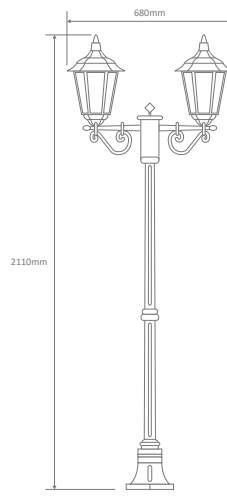

- Wall Bracket
- Pillar Mount
- Post Top
- Pendant
- Single Head on Post (1.32m, 1.96m, 2.37m)
- Twin Head on Post (1.49m, 2.11m, 2.47m, 2.4m "Curved Arm")
- Triple Head on Post (2.47m, 2.4m "Curved Arm")

Order Code:	Colour	Globe
14991		2xB22
14995		2xB22
14990		2xB22
14993		2xB22
14992		2xB22

GT-135 Twin Head on Post 1.49m

Diagrams / Additional

Order Code:	Colour	Globe
14997		2xB22
15001		2xB22
14996		2xB22
14999		2xB22
14998		2xB22

Chester

Multiple Application Exterior Light

GT-136 Single Head on Post 1.96m

Diagrams / Additional

Order Code:	Colour	Globe
15003		1xB22
15007		1xB22
15002		1xB22
15005		1xB22
15004		1xB22

GT-137 Twin Head on Post 2.11m

Diagrams / Additional

Order Code:	Colour	Globe
15009		2xB22
15013		2xB22
15008		2xB22
15011		2xB22
15010		2xB22

GT-138 Single Head on Post 2.37m

Diagrams / Additional

Order Code:	Colour	Globe
15015		1xB22
15019		1xB22
15014		1xB22
15017		1xB22
15016		1xB22