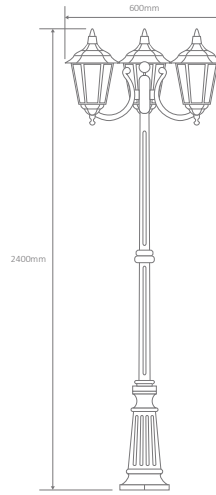

- Wall Bracket
- Pillar Mount
- Post Top
- Pendant
- Single Head on Post (1.32m, 1.96m, 2.37m)
- Twin Head on Post (1.49m, 2.11m, 2.47m, 2.4m "Curved Arm")
- Triple Head on Post (2.47m, 2.4m "Curved Arm")

Diagrams / Additional

Order Code:	Colour	Globe
15009		2xB22
15013		2xB22
15008		2xB22
15011		2xB22
15010		2xB22

GT-138 Single Head on Post 2.37m

Diagrams / Additional

Order Code:	Colour	Globe
15015		1xB22
15019		1xB22
15014		1xB22
15017		1xB22
15016		1xB22

Diagrams / Additional

Order Code:	Colour	Globe
15027		3xB22
15031		3xB22
15026		3xB22
15029		3xB22
15028		3xB22

GT-1077 Twin Curved Arm Head on Post 2.4m

Diagrams / Additional

Order Code:	Colour	Globe
15051		2xB22
15055		2xB22
15050		2xB22
15053		2xB22
15052		2xB22

Chester

Multiple Application Exterior Light

GT-1078 Triple Curved Arm Head on Post 2.4m

Diagrams / Additional

Order Code:	Colour	Globe
15057		2xB22
15061		2xB22
15056		2xB22
15059		2xB22
15058		2xB22