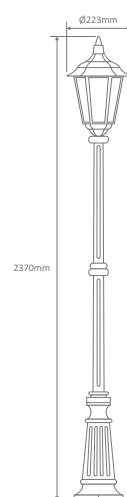

- Wall Bracket
- Pillar Mount
- Post Top
- Pendant
- Single Head on Post (1.32m, 1.96m, 2.37m)
- Twin Head on Post (1.49m, 2.11m, 2.47m, 2.4m "Curved Arm")
- Triple Head on Post (2.47m, 2.4m "Curved Arm")

Order Code:	Colour	Globe
14991		2xB22
14995		2xB22
14990		2xB22
14993		2xB22
14992		2xB22

GT-135 Twin Head on Post 1.49m

Diagrams / Additional

Order Code:	Colour	Globe
14997		2xB22
15001		2xB22
14996		2xB22
14999		2xB22
14998		2xB22

Chester

Multiple Application Exterior Light

GT-136 Single Head on Post 1.96m

Diagrams / Additional

Order Code:	Colour	Globe
15003		1xB22
15007		1xB22
15002		1xB22
15005		1xB22
15004		1xB22

GT-137 Twin Head on Post 2.11m

Diagrams / Additional

Order Code:	Colour	Globe
15009		2xB22
15013		2xB22
15008		2xB22
15011		2xB22
15010		2xB22

GT-138 Single Head on Post 2.37m

Diagrams / Additional

Order Code:	Colour	Globe
15015		1xB22
15019		1xB22
15014		1xB22
15017		1xB22
15016		1xB22