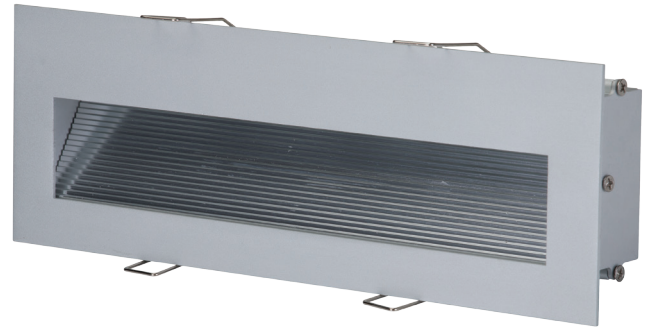

SLIDE-3 3W LED Steplight

Description

The SLIDE-3, from Domus Lighting, is a 3W recessed LED fitting that makes for a great option when it comes to low level floor/path lighting while consuming very little energy.

Projecting a 40° beam of light the SLIDE-3 utilises the Cree LED chipset and is available in both Warm White and White LED variations.

The SLIDE-3 is also fully backed by our Three Year Replacement Warranty for peace of mind.

Specification Features

Input Voltage:	240V AC
Power (W):	3
IP rating (IP):	20
Lumens (lm):	Warm White 2700K - 270lm White 6400K - 300lm
LED type:	Cree
CRI:	≥80
Beam angle (°):	40°
Dimmable:	No
Cutout (∅):	220x67mm

Order Code: 19964
Product Code: SLIDE-3-W
Colour: Silver - White 6400K

Order Code: 19965
Product Code: SLIDE-3-WW
Colour: Silver - Warm White 2700K

Diagrams / Additional