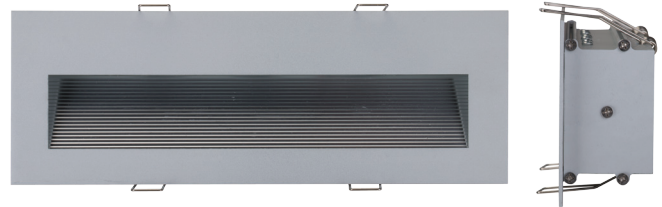

SLIDE-3 3W LED Steplight

Description

The SLIDE-3, from Domus Lighting, is a 3W recessed LED fitting that makes for a great option when it comes to low level floor/path lighting while consuming very little energy.

Projecting a 40° beam of light the SLIDE-3 utilises the Cree LED chipset and is available in both Warm White and White LED variations.

The SLIDE-3 is also fully backed by our Three Year Replacement Warranty for peace of mind.

Specification Features

Input Voltage:	240V AC
Power (W):	3
IP rating (IP):	20
Lumens (lm):	Warm White 2700K - 270lm White 6400K - 300lm
LED type:	Cree
CRI:	≥80
Beam angle (°):	40°
Dimmable:	No
Cutout (∅):	220x67mm

Order Code: 19964
Product Code: SLIDE-3-W
Colour: Silver - White 6400K

Order Code: 19965
Product Code: SLIDE-3-WW
Colour: Silver - Warm White 2700K

Diagrams / Additional