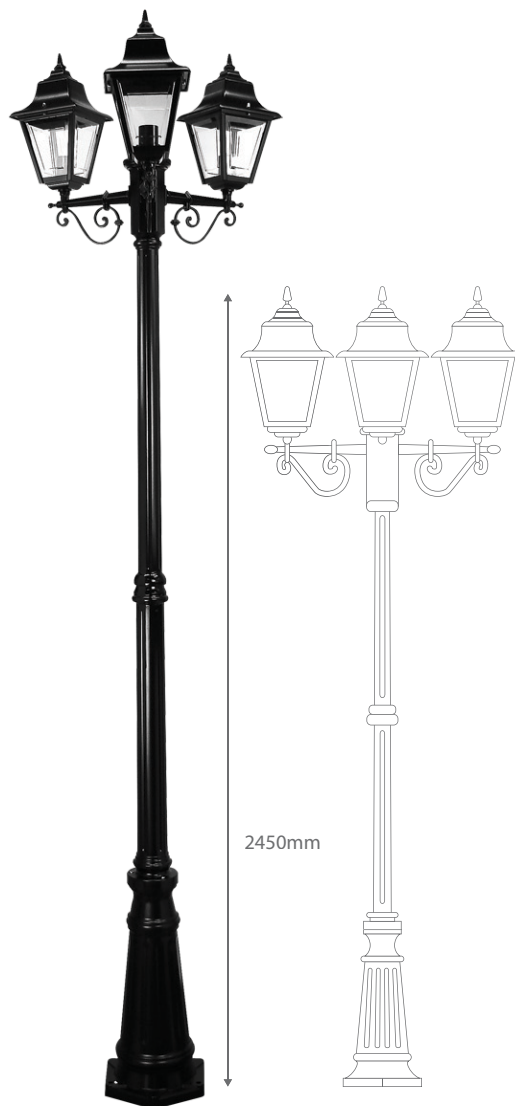

# GT-242

Triple Head on Post 2.45m

Order Code:	<b>15170</b>	Beige	3 x 20W B22 CFL
	<b>15171</b>	Black	3 x 20W B22 CFL
	<b>15172</b>	Burgundy	3 x 20W B22 CFL
	<b>15173</b>	Green	3 x 20W B22 CFL
	<b>15174</b>	Primrose	3 x 20W B22 CFL
	<b>15175</b>	White	3 x 20W B22 CFL

IP Rating: IP43

Dimensions: Height 2450mm

Requires: Lamps.

Product Code: **GT-242**

Description: Triple Paris head on fancy post with tall base.

Made in Italy

Assembled in Australia

**Domus Lighting**