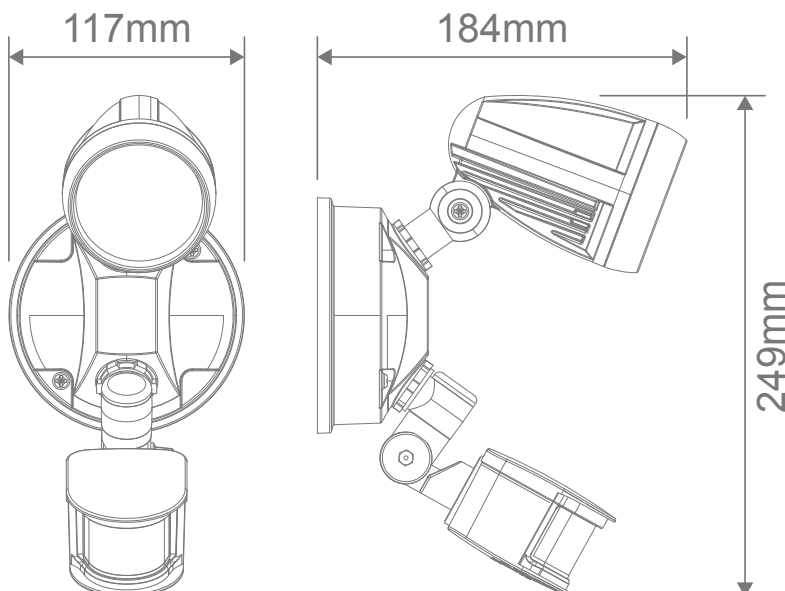

Diagrams / Additional

Order Code:	25056
Product Code:	MURO-PRO-15S-B
Colour:	Black Body - TRIO
Order Code:	25057
Product Code:	MURO-PRO-15S-S
Colour:	Dark Grey Body - TRIO
Order Code:	25058
Product Code:	MURO-PRO-15S-W
Colour:	White Body - TRIO