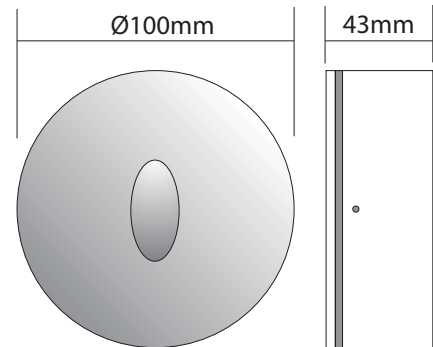

EV-ME-SM-R-WW

Order Code:	19978
Product Code:	EV-ME-SM-R-WW
Description:	A surface mounted round wall or step light for interior or exterior applications. Simple yet clean in design yet fully functional.
Data:	Die cast aluminium body, special metalware treatment (Chromate), custom silver colour polyester powder coated finish, 1 x 3W Cree LED lamps, warm white colour 3000K, 120lm output, CRI 85%, 25° down beam angle, built-in LED driver (BID). IP65 rating, timber/Gyprock install or polycarbonate housing for concrete, 240VAC input voltage.
Fitting Size:	(Ø) 100mm x (D) 43mm
Additional:	The above wall light is non dimmable.