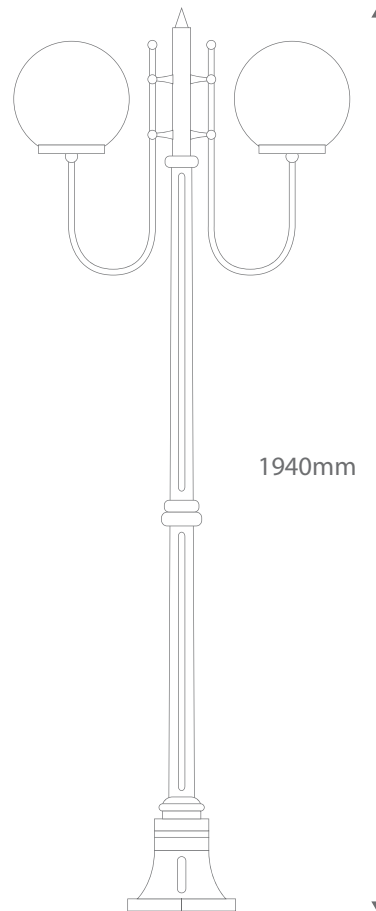

GT-614 / GT-615

Double Head on Post 1.94m

Order Code:	15710	Beige	GT614	1 x 20W E27 CFL
	15711	Black	GT614	1 x 20W E27 CFL
	15712	Burgundy	GT614	1 x 20W E27 CFL
	15713	Green	GT614	1 x 20W E27 CFL
	15714	Primrose	GT614	1 x 20W E27 CFL
	15715	White	GT614	1 x 20W E27 CFL
	15716	Beige	GT615	2 x 20W E27 CFL
	15717	Black	GT615	2 x 20W E27 CFL
	15718	Burgundy	GT615	2 x 20W E27 CFL
	15719	Green	GT615	2 x 20W E27 CFL
	15720	Primrose	GT615	2 x 20W E27 CFL
	15721	White	GT615	2 x 20W E27 CFL

Product Code: **GT-614 Ø 250mm**
GT-615 Ø 300mm

Description: Two opal spheres on curved arm complete with medium fancy post and short base.

IP Rating: IP43

Dimensions: Height 1940mm
Width 890mm

Requires: Lamps.