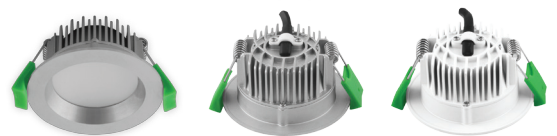

DECO-8 Fixed LED Downlight

Description

The cost effective Deco range continues to expand as Domus Lighting introduces the Deco 8W version of its highly popular LED downlight.

Integrating a 5630MD light source and a compact high-efficiency driver into a traditional CFL replacement, the Deco 8 provides between 450 (3000K) and 500 (5000K) lumen output from its miniature Ø85mm housing. The Deco 8 is also backed with a 40,000 hour life span and three warranty for peace of mind.

The Deco 8 is available in satin white or aluminium finish and your colour choice of white or warm white LED lighting.

Specification Features

Input Voltage:	240V AC
Power (W):	8W
IP rating (IP):	44*
Lumens (lm):	Warm White 3000K - 450lm White 5000K - 500lm
LED type:	EPISTAR SMD
CCT:	3000K - 5000K
CRI:	≥80
Beam angle (°):	90°
Dimmable:	Yes**
Lifespan (hrs):	50,000hrs
Cutout (Ø):	Ø70-75mm

* IP44 rating is from the underside of the down light once installed into the ceiling.

** Tested on the Domus dimmer series. May work on other but not tested.

Order Code:	20510
Product Code:	DECO-8-W-WW
Colour:	Satin White Trim - Warm White 3000K
Order Code:	20511
Product Code:	DECO-8-W-W
Colour:	Satin White Trim - White 5000K
Order Code:	20512
Product Code:	DECO-8-A-WW
Colour:	Aluminium Trim - Warm White 3000K
Order Code:	20513
Product Code:	DECO-8-A-W
Colour:	Aluminium Trim - White 5000K