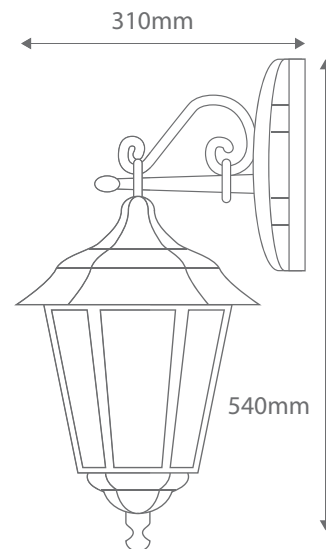

GT-422

Wall Bracket GT422

Order Code:	15422	Beige	1 x 20W B22 CFL
	15423	Black	1 x 20W B22 CFL
	15424	Burgundy	1 x 20W B22 CFL
	15425	Green	1 x 20W B22 CFL
	15426	Primrose	1 x 20W B22 CFL
	15427	White	1 x 20W B22 CFL

IP Rating:	IP43
Dimensions:	Projection 310mm Height 540mm
Requires:	Lamp.

Product Code: **GT-422**

Description: Turin head complete with wall bracket.

Made in Italy

Assembled in Australia

Domus Lighting

29-31 Richland Street Kingsgrove NSW 2208