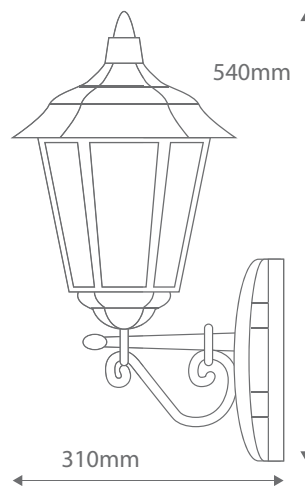

GT-421

Wall Bracket GT421

Order Code:	15416	Beige	1 x 20W B22 CFL
	15417	Black	1 x 20W B22 CFL
	15418	Burgundy	1 x 20W B22 CFL
	15419	Green	1 x 20W B22 CFL
	15420	Primrose	1 x 20W B22 CFL
	15421	White	1 x 20W B22 CFL

Product Code: **GT-421**

Description: Turin head complete with wall bracket.

IP Rating: IP43

Dimensions: Projection 310mm
Height 540mm

Requires: Lamp.

Made in Italy

Assembled in Australia

Domus Lighting