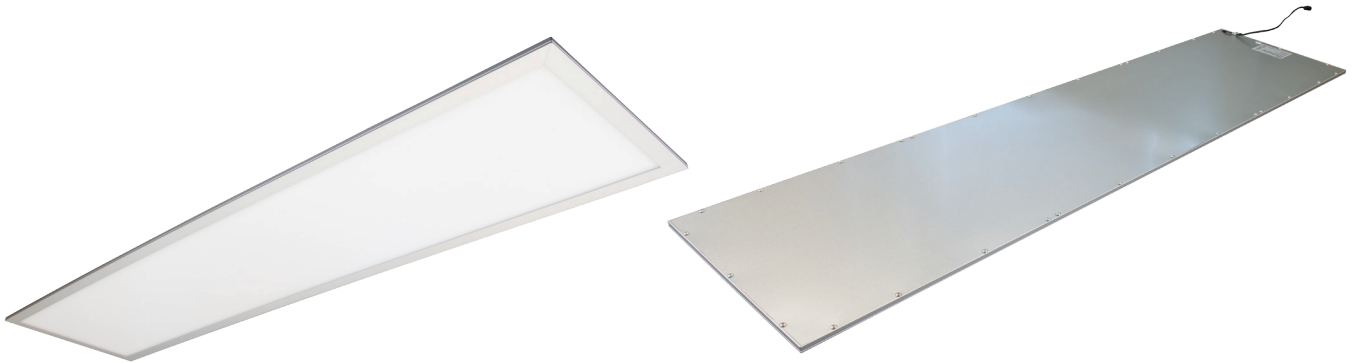

PANEL-312 Panel Light

Description

45W LED Panel light. Natural anodised aluminium frame, opal diffuser. These are ideal as ceiling light for T-Bar ceilings, or by using a plaster recessed frame, ideal for commercial applications such as office spaces. Fully dimmable with Domus dimmer series.

Specification Features

Input Voltage:	240VAC
Power (W):	45W
IP rating (IP):	44
Lumens (lm):	Warm White 3000K - 2950lm Neutral White 4000K - 3000lm White 6000K - 3050lm
LED type:	High efficiency SMD LED
CCT:	3000K -4000K - 6000K
CRI:	≥80
Dimmable:	Yes*
Mounting Type:	Recessed into standard grid ceiling or via optional plaster trim kit for plaster board ceilings or via optional wire suspended or surface mounted kit.
Lifespan (hrs):	50,000hrs
Dimensions:	(L) 1195mm x (W) 295mm x (H) 10mm

* Dimmable when used in conjunction with the Domus dimmer series.
May work with others but not tested.

Order Code:	19311
Product Code:	PANEL-312-SLR-WW
Colour:	Warm White LED 3000K
Order Code:	19310
Product Code:	PANEL-312-SLR-NW
Colour:	Neutral White LED 4000K
Order Code:	19309
Product Code:	PANEL-312-SLR-W
Colour:	White LED 6000K

LED Panel Trim (Recessed Plaster Frame)

Product Code:	TRIM312-W
Order Code:	19326

LED Panel Frame (Surface Mount Frame)

Product Code:	SM-KIT312-A
Order Code:	19330
Colour:	Aluminium Anodised
Product Code:	SM-KIT312-W
Order Code:	19334
Colour:	Satin White