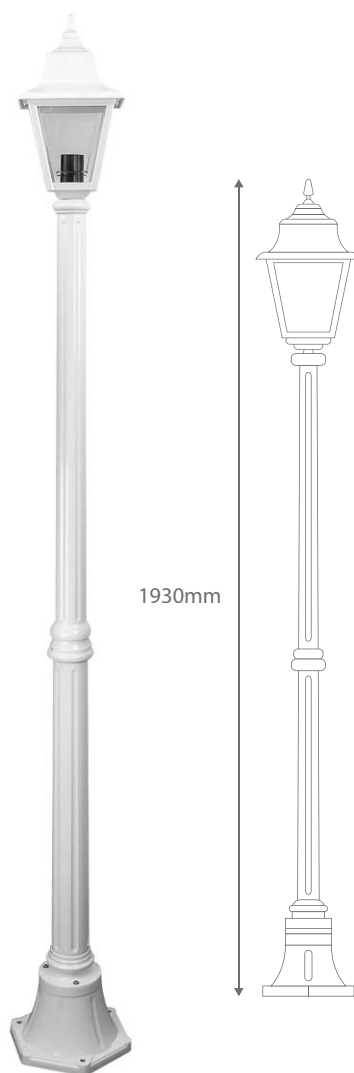

GT-236

Single Head on Post 1.94m

Order Code:	15146	Beige	1 x 20W B22 CFL
	15147	Black	1 x 20W B22 CFL
	15148	Burgundy	1 x 20W B22 CFL
	15149	Green	1 x 20W B22 CFL
	15150	Primrose	1 x 20W B22 CFL
	15151	White	1 x 20W B22 CFL

IP Rating: IP43

Dimensions: Height 1940mm
Width 170mm

Requires: Lamp.

Product Code: **GT-236**

Description: Single Paris head on fancy post with small base.

Made in Italy

Assembled in Australia

Domus Lighting