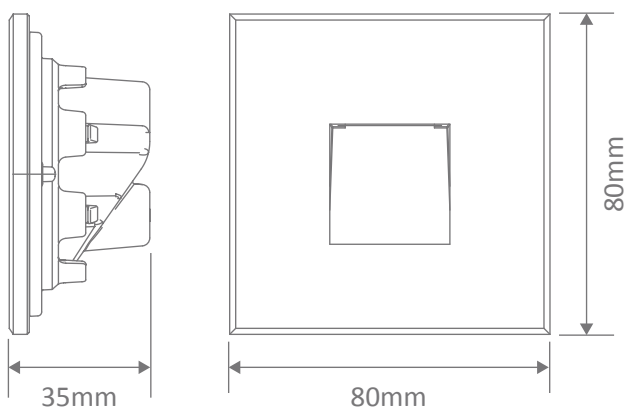

ZONE-2 LED Wall light

Description

The Zone series of LED Step Lights features a high quality die-cast aluminium frame available in 3 sizes and 2 colour temperatures Warm White and Cool White. Featuring a solid tempered glass fascia, the Zone series will provide excellent downward illumination for your home ideal for lighting up stairwells, corridors and pathways. With the additional benefit of being IP65, this product can be used for both indoor and outdoor applications to provide the perfect look to your contemporary home or commercial application for many years to come, all backed by our Domus Lighting 3 year replacement warranty for peace of mind.

Specification Features

Input Voltage:	240V AC
Power (W):	2W
IP rating (IP):	IP65
Lumens (lm):	Warm White 3000K - 70lm White 5000K - 80lm
LED type:	SMD
CCT:	3000K - 5000K
CRI:	≥80
Dimmable:	No
Lifespan (hrs):	50,000hrs
Cutout:	∅68mm

Diagrams / Additional

Cutout: ∅68mm

Item No.	Variant	Colour Temperature
ZONE-2	19720	3000K
	19721	5000K