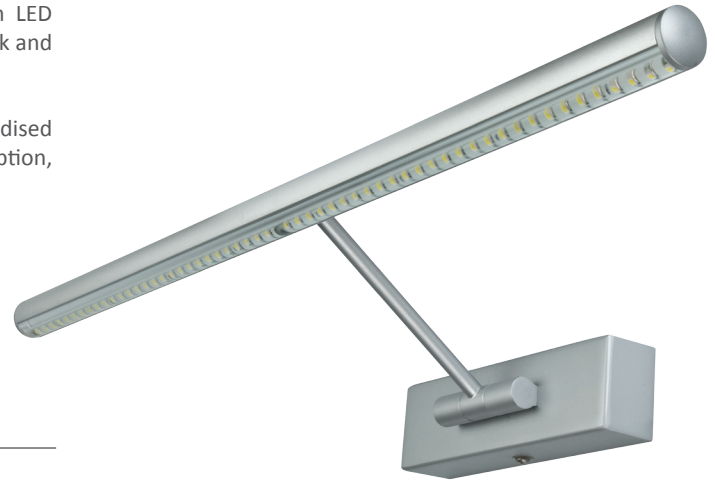

## Adjustable Wall Light

Date: 7/2015 - Approved by MC

### Description

The SLIM-2 surface mounted picture wall light utilises the latest in LED technology. A discrete and fully adjustable minimal look, which will look and complement any décor.

The SLIM-2 is made from extruded 6063 Aluminium profile, silver Anodised finish, reeded clear diffuser, high power SMD LED, 8W power consumption, 3500K Warm White colour, integral 24V DC constant voltage LED driver.

### Specification Features

Input Voltage: 240V AC  
 Power (W): 8W  
 IP rating (IP): 20  
 Lumens (lm): Warm White 3200K - 704lm  
 White 6400K - 880lm  
 LED type: Epistar  
 CCT: 3200K - 6400K  
 CRI: ≥65  
 Beam angle (°): 120°  
 Dimmable: No  
 Lifespan (hrs): 50,000hrs

Product code: SLIM-2-WW  
 Order code: 19365  
 Colour: Silver - Warm White 3200K  
 Product code: SLIM-2-W  
 Order code: 19364  
 Colour: Silver - White 6400K