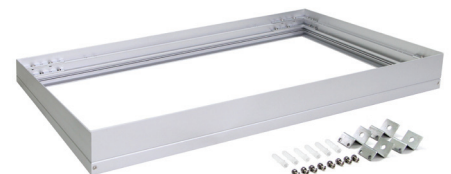

PANEL-306 Panel Light

Description

36W LED Panel light. Natural anodised aluminium frame, opal diffuser. These are ideal as ceiling light for T-Bar ceilings, or by using a plaster recessed frame, ideal as a kitchen light, laundry light, etc. Fully dimmable with Domus dimmer series.

Specification Features

| | |
|-----------------|--|
| Input Voltage: | 240VAC |
| Power (W): | 36W |
| IP rating (IP): | 44 |
| Lumens (lm): | Warm White 3000K - 2200lm Neutral White 4000K - 2300lm White 6000K - 2350lm |
| LED type: | High efficiency SMD LED |
| CCT: | 3000K - 4000K - 6000K |
| CRI: | ≥80 |
| Dimmable: | Yes* |
| Mounting Type: | Recessed into standard grid ceiling or via optional plaster trim kit for plaster board ceilings or via optional wire suspended or surface mounted kit. |
| Lifespan (hrs): | 50,000hrs |
| Dimmesions: | (L) 595mm x (W) 295mm x (H) 10mm |

* Tested on the Domus dimmer series. May work on other but not tested.

| | |
|---------------|-------------------------|
| Product code: | PANEL-306-SLR-WW |
| Order code: | 19308 |
| Colour: | Warm White LED 3000K |
| Product code: | PANEL-306-SLR-NW |
| Order code: | 19307 |
| Colour: | Neutral White LED 4000K |
| Product code: | PANEL-306-SLR-W |
| Order code: | 19306 |
| Colour: | White LED 6000K |

LED Panel Trim (Recessed Plaster Frame)

| | |
|---------------|-----------|
| Product code: | TRIM306-W |
| Order code: | 19325 |

LED Panel Frame (Surface Mount Frame)

| | |
|---------------|--------------------|
| Product code: | SM-KIT306-A |
| Order code: | 19329 |
| Colour: | Aluminium Anodised |