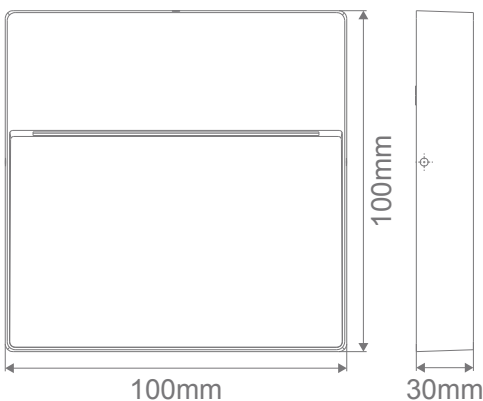

ZEKE-4-SQUARE LED Steplight

Description

The surface mounted ZEKE-4 Square LED wall/step light features a slim-line, cast aluminium body and cable gland for easy installation. The aluminium trim features a special chromate process before a polyester powder coated finish is applied, for extended wear in harsh external environments.

With an IP65 rating, the ZEKE-4 Square features amazing downward illumination with minimal power consumption; A total of 4W of high intensity illumination. Particularly useful for external pathways and steps or any area in which recessed mounting is not an option. The ZEKE-4 Square is also backed by our Three Year Replacement Warranty for peace of mind.

Specification Features

Input Voltage: 240V AC
 Power (W): 4W
 IP rating (IP): 65
 Lumens (lm): Warm White 3000K - 300lm
 White 5000K - 350lm
 LED type: SMD
 CCT: 3000K - 5000K
 CRI: ≥80
 Dimmable: No
 Lifespan (hrs): 50,000hrs

Diagrams / Additional

Item No.	Variant	Colour
ZEKE-4-SQR-BLK	19528	3000K
	19529	5000K
ZEKE-4-SQR-DGR	19708	3000K
	19709	5000K
ZEKE-4-SQR-SLR	19706	3000K
	19707	5000K
ZEKE-4-SQR-WHT	19710	3000K
	19711	5000K