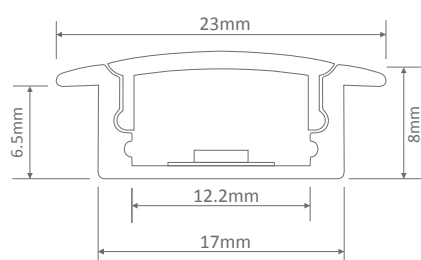

Diagrams / Additional