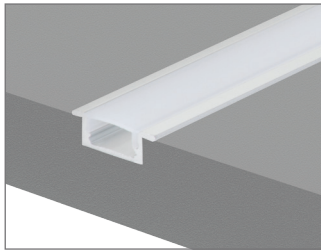

NOVA-LINE-RECESSED LED Mounting Profile

Description

Introducing the NOVA-LINE-recessed mounting profile system. The NOVA-LINE-recessed is specifically designed for the Domus range of LED strip lighting. This aluminium mounting profile system incorporated extruded profile complete with a flat opal PMMA diffuser. The key features of the NOVA-LINE-recessed is the ability to not only conceal the LED strip lighting but also keep the strip lighting linear. Also, the NOVA-LINE-recessed keeps LEDs free from foreign objects and vapours which may damage the LEDs. A simple and shallow yet very contemporary LED recessed mounted profile ideally suited to under bench mounting, wardrobes or laundry applications where minimal mounting requirements are needed.

Specification Features

Installation:	Recessed mounted
Material:	Extruded aluminium 6063
Finish:	Natural clear anodised
Diffuser:	Flat (PMMA) high output opal/frost
Length (mm):	2500mm continuous*
Size (mm):	Profile (W) 23mm (H) 8mm
Accessories (each):	End caps (silver) **
Special:	Custom powder coated colour upon request***
Driver Installation:	Remote driver required (not included)

Order Info:

Product Code:	NOVA-RECESSED
Order Code:	22048
Sold per (m)	1mtr
Product Code:	NOVA-RECESSED-CAP
Order Code:	22049
Colour:	Silver finish
Sold per (m)	Each

* Profile sold per meter. Can be cut to suit any length.
 ** Accessories to be ordered separately.
 *** Special powder coat finishes upon request. Surcharges apply.