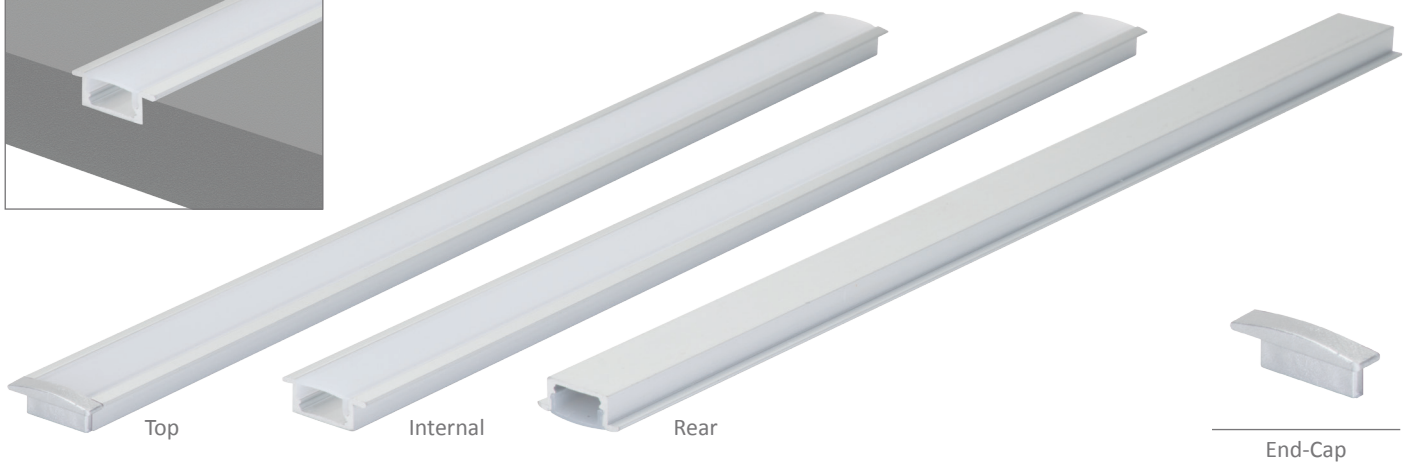

NOVA-LINE-RECESSED LED Mounting Profile

Description

Introducing the NOVA-LINE-recessed mounting profile system. The NOVA-LINE-recessed is specifically designed for the Domus range of LED strip lighting. This aluminium mounting profile system incorporated extruded profile complete with a flat opal PMMA diffuser. The key features of the NOVA-LINE-recessed is the ability to not only conceal the LED strip lighting but also keep the strip lighting linear. Also, the NOVA-LINE-recessed keeps LEDs free from foreign objects and vapours which may damage the LEDs. A simple and shallow yet very contemporary LED recessed mounted profile ideally suited to under bench mounting, wardrobes or laundry applications where minimal mounting requirements are needed.

Specification Features

Installation:	Recessed mounted
Material:	Extruded aluminium 6063
Finish:	Natural clear anodised
Diffuser:	Flat (PMMA) high output opal/frost
Length (mm):	2500mm continuous*
Size (mm):	Profile (W) 23mm (H) 8mm
Accessories (each):	End caps (silver) **
Special:	Custom powder coated colour upon request***
Driver Installation:	Remote driver required (not included)

Order Info:

Product Code:	NOVA-RECESSED
Order Code:	22048
Sold per (m)	1mtr
Product Code:	NOVA-RECESSED-CAP
Order Code:	22049
Colour:	Silver finish
Sold per (m)	Each

* Profile sold per meter. Can be cut to suit any length.
 ** Accessories to be ordered separately.
 *** Special powder coat finishes upon request. Surcharges apply.