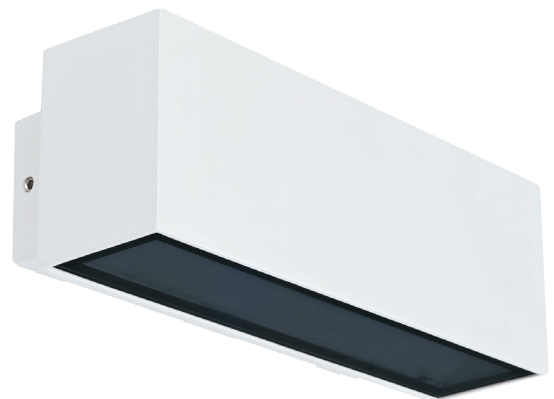

BLOCK-WIDE Wall Light

Description

The BLOCK-WIDE, a surface mounted wide LED wall light that illuminates both upward and downward to create that subtle welcoming effect. The BLOCK-WIDE is also rated at IP54, giving you flexibility in indoor and outdoor applications.

BLOCK-WIDE is constructed from die-cast aluminium and includes a tempered glass lens. Behind these lens sits energy saving (2x) 6W SMD LED chips, that will provide you with a total of 1100 lumens (upward/downward) light output. The BLOCK-WIDE also comes complete with our Three Year Replacement Warranty for peace of mind.

Specification Features

Input Voltage:	240V
Power (W):	12W
IP rating (IP):	IP54
Lumens (lm):	Warm White 3000K - 950lm White 5000K - 1100lm
LED type:	SMD
CCT:	3000K - 5000K
CRI:	≥80
Beam angle (°):	45°
Dimmable:	No
Lifespan (hrs):	50,000hrs