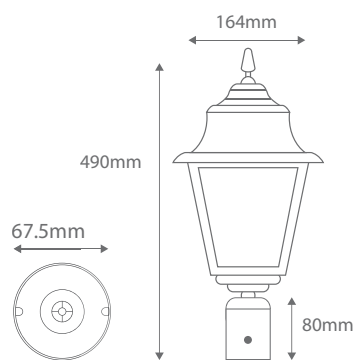

## Post Top

Order Code:	<b>15182</b>	Beige	1 x 20W B22 CFL
	<b>15183</b>	Black	1 x 20W B22 CFL
	<b>15184</b>	Burgundy	1 x 20W B22 CFL
	<b>15185</b>	Green	1 x 20W B22 CFL
	<b>15186</b>	Primrose	1 x 20W B22 CFL
	<b>15187</b>	White	1 x 20W B22 CFL

IP Rating: IP43

Dimensions: Height 450mm  
Width 170mm

Requires: Lamp.

Product Code: **GT-249**

Description: Paris head complete with post top to suit Ø60mm post.

Made in Italy

Assembled in Australia

**Domus Lighting**