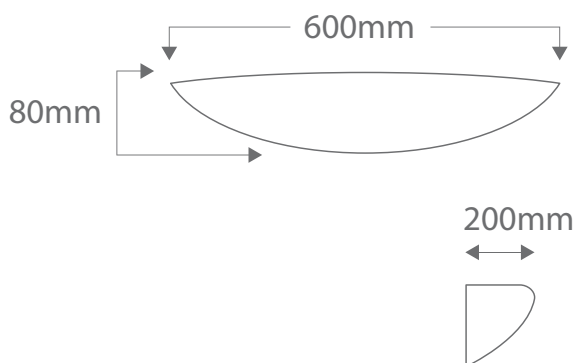

## BF7578

Order Code: **11044** Raw 1 x 20W E27 CFL  
**11045** Raw 1 x 26W TCD

Product Code: **BF-7578**

Description: Raw ceramic wall light.  
 Ceramic areas can be painted with any water based paint.

Dimensions: Width 600mm  
 Height 80mm  
 Projection 200mm