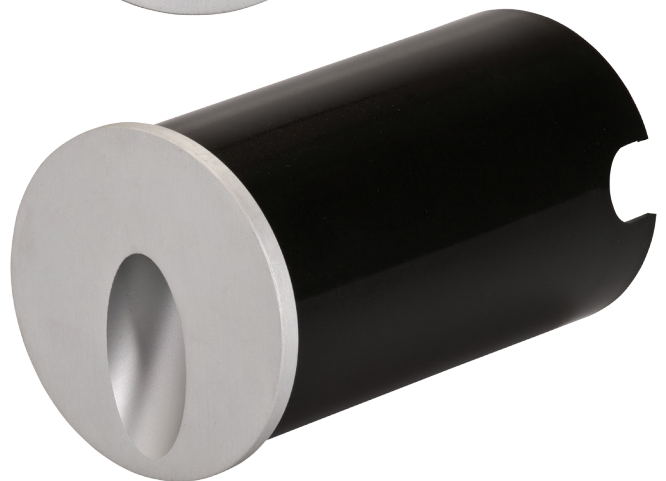

ME-ROUND

Steplight

Description

The ME-Round is a unique recessed wall light offering not only a modern take on traditional halogen style lights but also boosts outstanding performance. Made from solid 6063 grade aluminium and machined to perfection, coupled with a titanium anodise process gives the ME-Square its edge over the others. High intensity downward lighting is provided by CREE LED a well-known and recognised name in the LED world. Part of its beauty rests in the fact that the same fixture can be installed throughout your home and then continue out into the garden thanks to its High IP rating and multiple mounting options.

Specification Features

Input Current:	700mA (Driver Required)
Power (W):	3W
IP rating (IP):	IP65
Lumens (lm):	Warm White 3200K - 160lm White 6400K - 180lm
LED type:	CREE LED
CCT:	3200K - 6400K
Mounting Options:	-Plaster board -Concrete
CRI:	≥85
Beam angle (°):	30°
Dimmable:	Yes*
Lifespan (hrs):	50,000hrs
Cutout (∅):	∅60mm
Wiring:	Series wiring