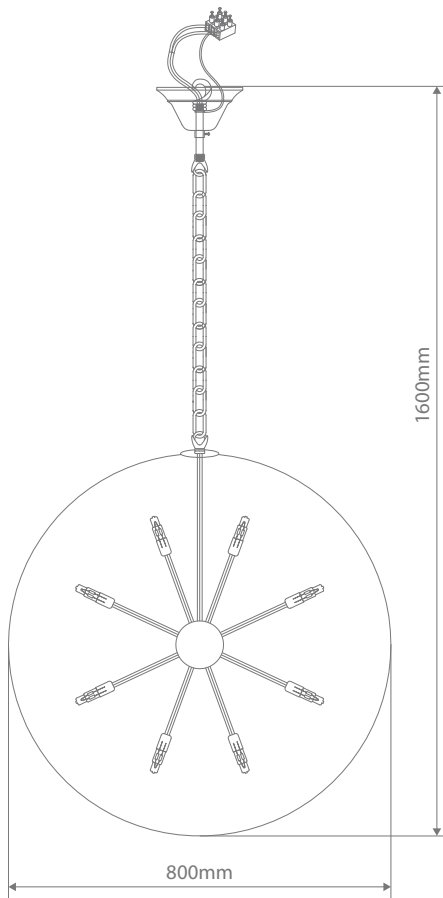

VENUS-80 Crystal LED Pendant

Description

VENUS-80 Crystal LED Pendant complete with polished chrome backplate and utilising K9 crystal.

Specification Features

Input Voltage: 240V
 Power (W): 14x3W
 IP rating (IP): 20
 Lamp Base: G9
 CCT: 3000K -5000K
 Dimmable: No

G9 3W LED lamps included (20487)

Diagrams / Additional

Crystal Pendant

Item No.	Variant	Colour
VENUS-80	35042	5000K

Additional Globes

Item No.	Variant	Colour
G9 3W LED LAMP	20486	3000K
G9 3W LED LAMP	20487	5000K