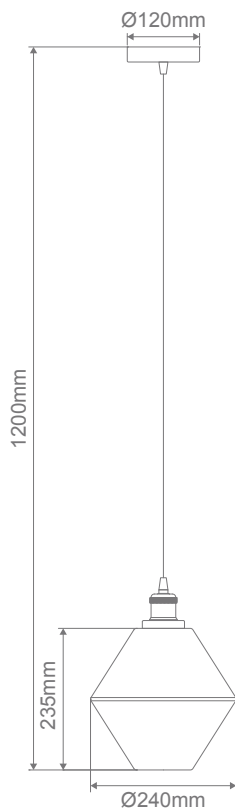

ALICE Modern Pendant

Description

Alice Glass pendant Series offers a contemporary feel to a modern atmosphere. Ideal for hallways, living rooms, and bedrooms as feature pendants, as well as in cafes and bars. Available with a black suspension and the choice of clear, smoke and amber glasses.

Specification Features

Input Voltage: 240V
 Power (W): Max 40W Incandescent
 Max 20W CFL
 Max 20W LED
 IP rating (IP): 20
Requires: 1xE27 Globe. Not included

Images pictured with globe (not included)

Diagrams / Additional

- Order Code: 31300
- Product Code: ALICE-PNDT-AMB
- Colour: Amber

- Order Code: 31301
- Product Code: ALICE-PNDT-CLR
- Colour: Clear

- Order Code: 31302
- Product Code: ALICE-PNDT-GRY
- Colour: Grey