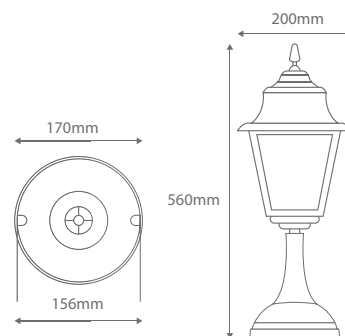

GT-233

Pillar Mount

Order Code:	15128	Beige	1 x 20W B22 CFL
	15129	Black	1 x 20W B22 CFL
	15130	Burgundy	1 x 20W B22 CFL
	15131	Green	1 x 20W B22 CFL
	15132	Primrose	1 x 20W B22 CFL
	15133	White	1 x 20W B22 CFL

IP Rating: IP43

Dimensions: Height 560mm
Width 170mm

Requires: Lamp.

Product Code: **GT-233**

Description: Paris head complete with pillar mount.

Made in Italy

Assembled in Australia

Domus Lighting