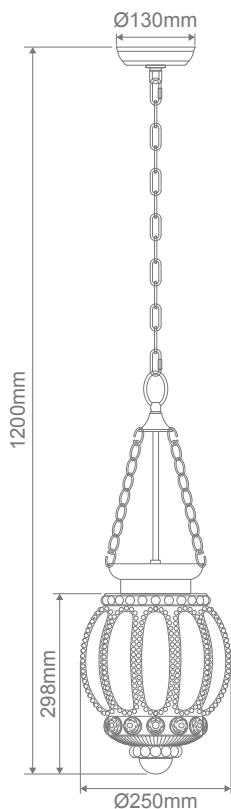

CHELSEA Glass Pendant

Description

Chelsea Glass pendant Series offers a contemporary feel to a classical atmosphere. Ideal for hallways, living rooms, and bedrooms as feature pendants, as well as in cafes and bars. Available with a black suspension and the choice of clear, smoke and opal glasses.

Specification Features

Input Voltage: 240V
 Power (W): Max 40W Incandescent
 Max 20W CFL
 Max 20W LED
 IP rating (IP): 20
Requires: 1xE27 Globe. Not included

Diagrams / Additional

Images pictured with globe (not included)

- Order Code: 31340
- Product Code: CHELSEA-LNTRN-BLK-CLR
- Colour: Clear
- Order Code: 31341
- Product Code: CHELSEA-LNTRN-BLK-GRY
- Colour: Smoke
- Order Code: 31342
- Product Code: CHELSEA-LNTRN-BLK-OPL
- Colour: Opal