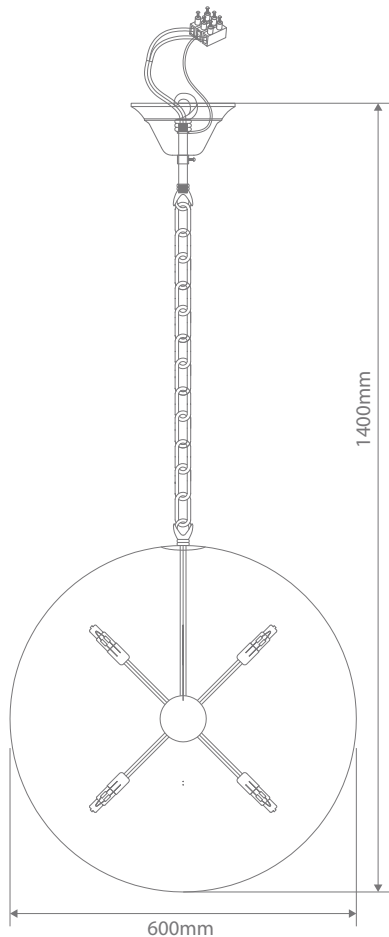

VENUS-60 Crystal LED Pendant

Description

VENUS-60 Crystal LED Pendant complete with polished chrome backplate and utilising K9 crystal.

Specification Features

Input Voltage: 240V
 Power (W): 8x3W
 IP rating (IP): 20
 Lamp Base: G9
 CCT: 3000K -5000K
 Dimmable: No
G9 3W LED lamps included (20487)

Diagrams / Additional

Crystal Pendant

Item No.	Variant	Colour
VENUS-60	35041	5000K

Additional Globes

Item No.	Variant	Colour
G9 3W LED LAMP	20486	3000K
G9 3W LED LAMP	20487	5000K