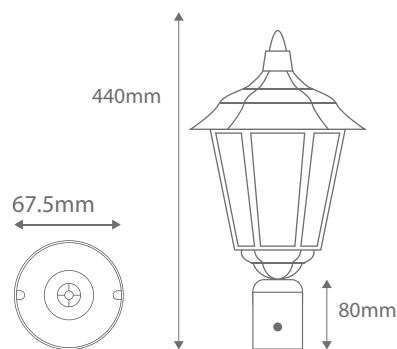

GT-439

Post Top

Order Code:	15476	Beige	1 x 20W B22 CFL
	15477	Black	1 x 20W B22 CFL
	15478	Burgundy	1 x 20W B22 CFL
	15479	Green	1 x 20W B22 CFL
	15480	Primrose	1 x 20W B22 CFL
	15481	White	1 x 20W B22 CFL

IP Rating: IP43

Dimensions: Height 440mm

Requires: Lamp.

Product Code: **GT-439**

Description: Turin head complete with post top to suit Ø60mm post.

Made in Italy

Assembled in Australia

Domus Lighting