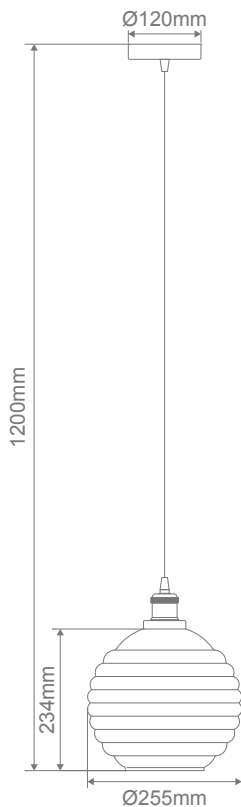

Specification Features

Input Voltage: 240V
 Power (W): Max 40W Incandescent
 Max 20W CFL
 Max 20W LED
 IP rating (IP): 20
Requires: 1xE27 Globe. Not included

Images pictured with globe (not included)

Diagrams / Additional