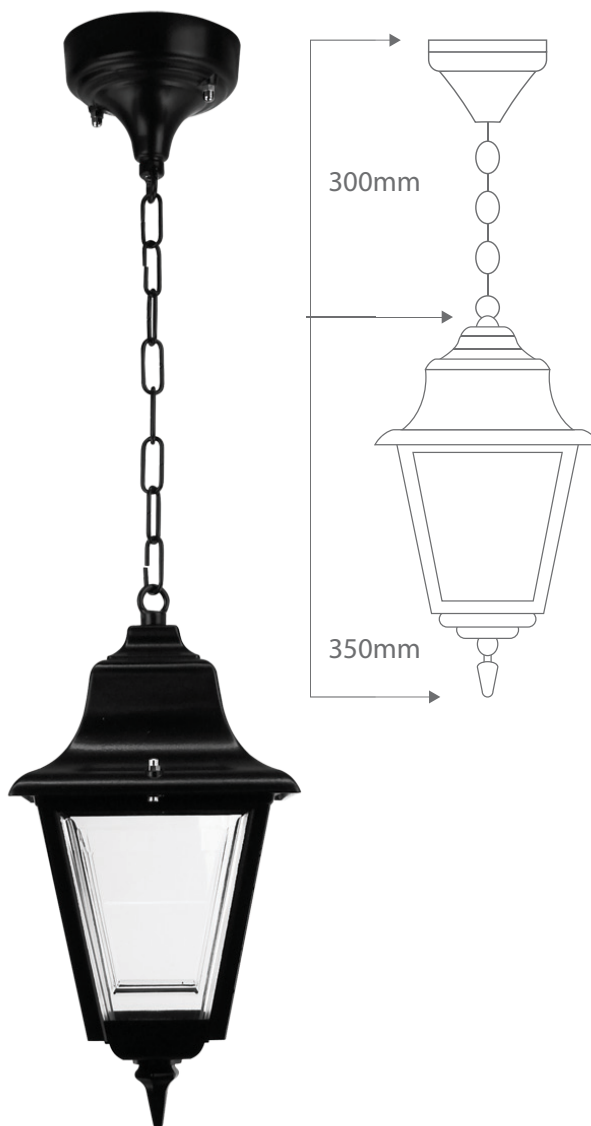

GT-230

Pendant

Order Code:	15110	Beige	1 x 20W B22 CFL
	15111	Black	1 x 20W B22 CFL
	15112	Burgundy	1 x 20W B22 CFL
	15113	Green	1 x 20W B22 CFL
	15114	Primrose	1 x 20W B22 CFL
	15115	White	1 x 20W B22 CFL

IP Rating: IP43

Dimensions: Head to base 300mm
Height of Head 350mm
Width 170mm

Requires: Lamp.

Product Code: **GT-230**

Description: Paris head complete with chain and mounting bracket.

Made in Italy

Assembled in Australia