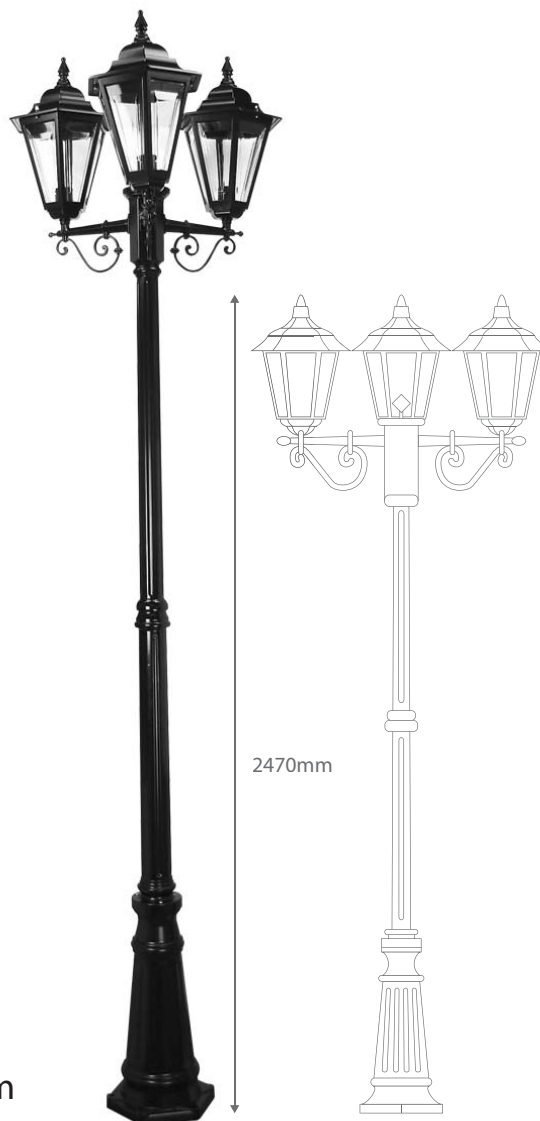

GT-432

Triple Head on Post 2.47m

Order Code:	15470	Beige	3 x 20W B22 CFL
	15471	Black	3 x 20W B22 CFL
	15472	Burgundy	3 x 20W B22 CFL
	15473	Green	3 x 20W B22 CFL
	15474	Primrose	3 x 20W B22 CFL
	15475	White	3 x 20W B22 CFL

IP Rating: IP43

Dimensions: Height: 2470mm
Width: 680mm

Requires: Lamps.

Product Code: **GT-432**

Description: Triple Turin head on fancy post with tall base.

Made in Italy

Assembled in Australia

Domus Lighting