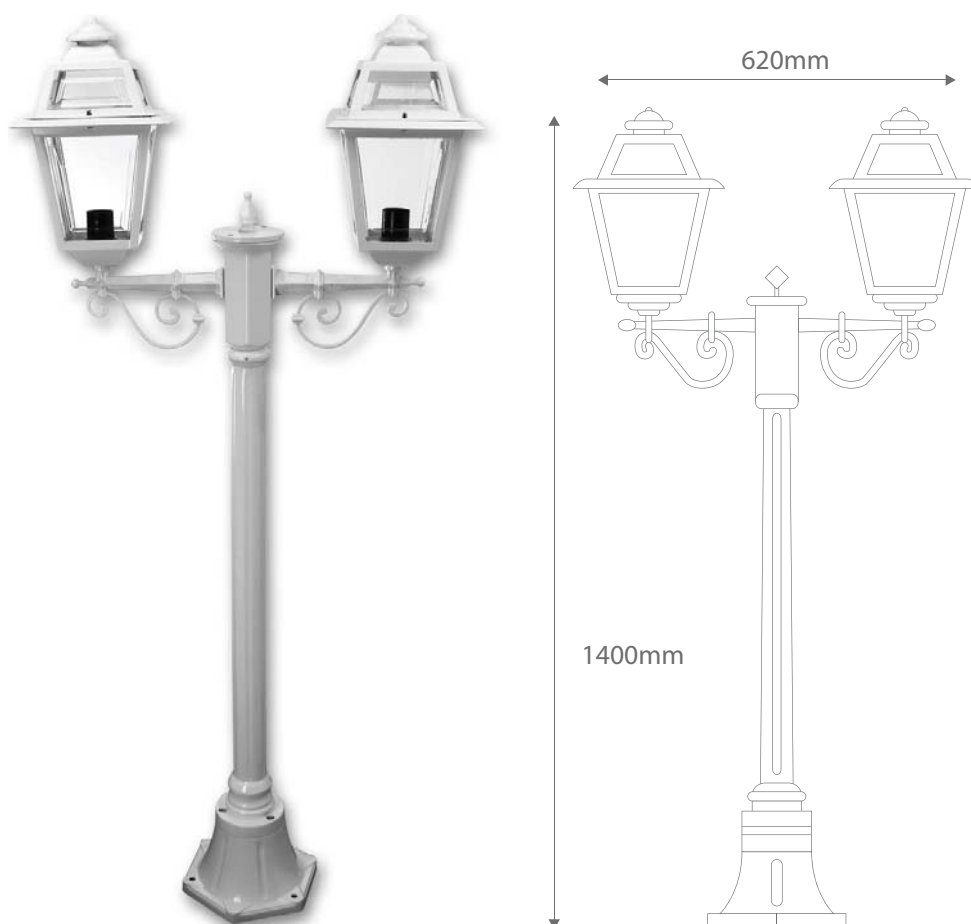

GT-275

Twin Head on Post 1.4m

Order Code:	15218	Beige	2 x 20W B22 CFL
	15219	Black	2 x 20W B22 CFL
	15220	Burgundy	2 x 20W B22 CFL
	15221	Green	2 x 20W B22 CFL
	15222	Primrose	2 x 20W B22 CFL
	15223	White	2 x 20W B22 CFL

IP Rating:	IP43
Dimensions:	Width 620mm Height 1400mm

Product Code: **GT-275**

Requires: Lamp.

Description: Two Avignon heads on fancy post complete with small base.

Made in Italy

Assembled in Australia

Domus Lighting