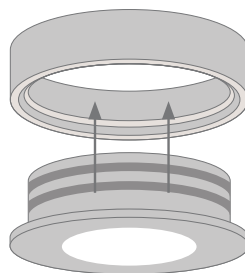

ASTRA LED Cabinet Light

Description

Introducing the ASTRA LED cabinet lighting series. The ASTRA is an alternative to the traditional halogen light sources. The ASTRA features a high output 3W COB LED to offer superior performance and light over the working area whilst only consuming a total 3.6W of energy. The ASTRA offers two mounting options to cover a wide range of applications. These include recessed mounting or surface mounting. Smooth even lighting is provided from a single light point and frosted lens.

Specification Features

Input Voltage: 12V DC
 Power (W): 3.6W
 Lumens (lm): Warm White 3000K - 200lm
 White 5000K - 205lm
 LED type: COB
 CCT: 3000K - 5000K
 CRI: ≥80
 Beam angle (°): 90°
 Dimmable: No
 Lifespan (hrs): 50,000hrs
 Cutout (∅): ∅57mm
12V DC Constant Voltage LED Driver required - Wire in Parallel

Diagrams / Additional

Surface Mounted Application:

Item No.	Variant	Colour Temp
ASTRA-S-WW	21280	3000K
ASTRA-S-W	21281	5000K
ASTRA-W-WW	21282	3000K
ASTRA-W-W	21283	5000K
ASTRA-B-WW	21284	3000K
ASTRA-B-W	21285	5000K